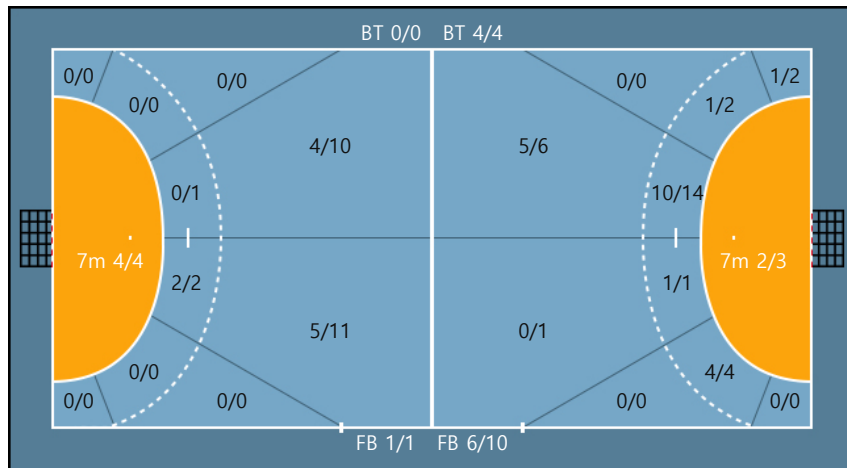

Missed: 5 Post: 0 Blocked: 5

Offense

Defense

Goalkeepers

Goals / Shots

1. 이다희		
1/1	0/0	1/1
3/3	0/0	0/2
8/10	3/4	8/9

2Min	2 Minute Suspensions	AS	Assists	BS	Block Shots	BT	Breakthroughs	RB	Rebound
DR	Disqualification with report	RC	Red cards	FB	Fast Breaks	G/S	Goals/Shots	BD	Blocked
S/S	Saves/Shots	YC	Yellow cards	ST	Steals	TF	Technical Faults	%	Efficiency