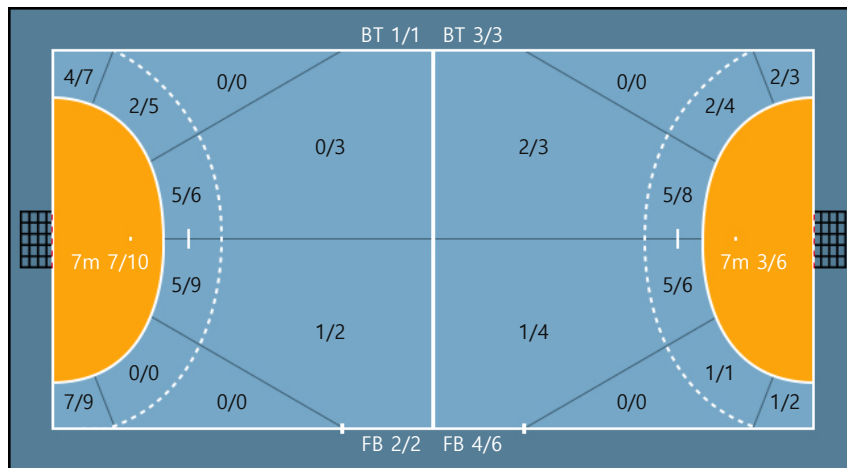

Team		
7/9	0/0	4/7
4/6	0/0	4/7
2/2	5/6	5/9

Missed: 2 Post: 3 Blocked: 2

Offense

Defense

Goalkeepers

Goals / Shots

12. 고희아		
2/2	0/0	6/8
3/6	1/1	1/2
3/3	2/4	1/3

83. 이주형		
1/1	0/0	1/1
0/0	0/0	0/1
1/1	0/0	0/0