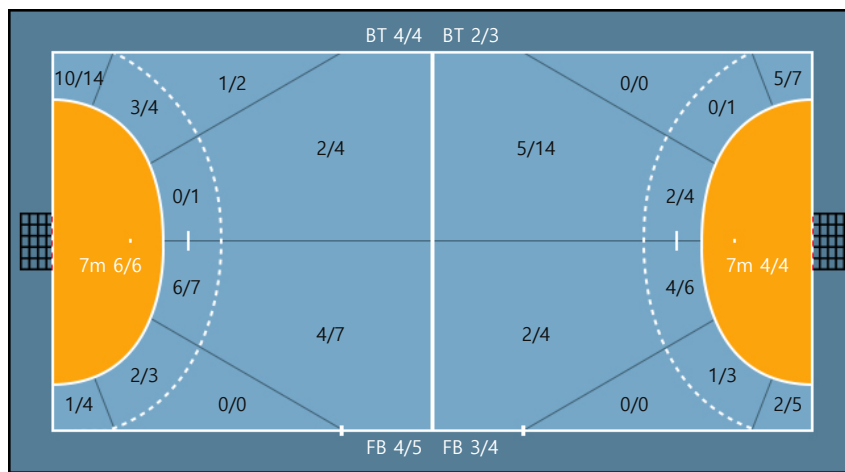

[제74회 전국 종별 핸드볼선수권대회(고등부)]

Shot Distribution
2019. 04. 17 13:30 SK 핸드볼 메인경기장

Referees : 채건수
Technical officer :
MVP : -

경남체육고등학교 35 14 : 14 26 삼척여자고등학교

경남체육고등학교

Players
Goals / Shots

12. 안혜연		
0/0	0/0	0/0
0/0	0/0	0/0
0/0	0/0	0/0

13. 정현희		
2/3	0/0	3/3
0/0	0/0	0/0
2/3	0/0	0/0

16. 이가은		
0/0	0/0	0/0
0/0	0/0	0/0
0/0	0/0	0/0

17. 김소현		
0/0	0/0	0/0
0/0	0/0	0/0
0/0	0/0	0/0

18. 연혜지		
0/0	0/0	0/0
0/0	0/0	0/0
0/0	0/0	0/0

Missed: 2

19. 박시연		
3/3	0/1	2/2
3/3	0/0	0/0
0/0	1/1	2/3

20. 정아린		
0/1	0/1	0/0
0/0	0/0	0/0
0/0	0/0	0/0

21. 정은솔		
0/0	0/0	0/0
0/0	0/0	0/0
1/1	0/0	0/0

22. 안슬비		
0/0	0/0	1/1
0/0	0/1	0/0
0/0	0/1	1/1

23. 신다빈		
1/1	0/1	1/1
0/0	0/0	1/1
5/6	0/0	0/0

24. 여다정		
0/0	0/0	1/2
1/1	0/0	1/1
0/0	0/0	1/1

27. 박세림		
0/1	1/1	0/1
0/0	0/0	0/0
1/1	0/1	0/0

Missed: 1

Team
Goals / Shots

Team		
6/9	1/4	8/10
4/4	0/1	2/2
9/11	1/3	4/5

Missed: 3 Post: 0 Blocked: 0

Offense

Defense

Goalkeepers
Goals / Shots

12. 안혜연		
0/0	0/0	0/1
0/0	0/0	0/0
0/0	0/0	1/1

16. 이가은		
5/9	1/4	5/6
0/1	0/0	2/4
4/7	5/7	3/4

2Min	2 Minute Suspensions	AS	Assists	BS	Block Shots	BT	Breakthroughs	RB	Rebound
DR	Disqualification with report	RC	Red cards	FB	Fast Breaks	G/S	Goals/Shots	BD	Blocked
S/S	Saves/Shots	YC	Yellow cards	ST	Steals	TF	Technical Faults	%	Efficiency