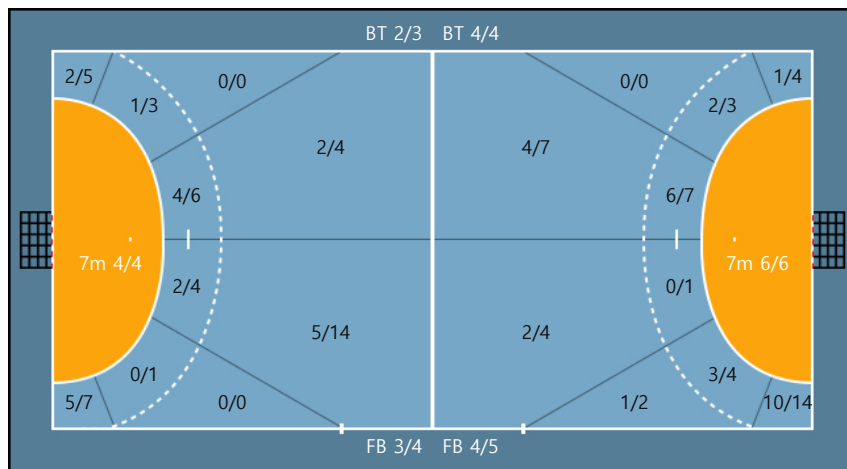

[제74회 전국 종별 핸드볼선수권대회(고등부)]

Shot Distribution

2019. 04. 17 13:30 SK 핸드볼 메인경기장

Referees : 채건수

Technical officer :

MVP : -

경남체육고등학교

35

14 : 14
21 : 12

26

삼척여자고등학교

삼척여자고등학교

Players

Goals / Shots

7. 우예린		
0/0	0/0	1/1
0/0	0/0	0/0
0/1	0/0	1/1

Missed: 1

11. 김탁연		
0/0	0/1	1/1
0/0	0/0	1/1
0/0	4/4	1/1

Blocked: 1

12. 양채연		
0/0	0/0	0/0
0/0	0/0	0/0
0/0	0/0	0/0

Missed: 1

17. 김설희		
3/4	0/0	1/2
0/0	0/0	0/0
1/1	0/0	1/1

19. 김예림		
1/1	0/0	0/0
0/0	0/0	0/2
0/0	0/0	0/0

20. 조은빈		
0/1	0/2	1/2
0/0	0/0	0/0
0/0	0/0	1/1

Missed: 1

21. 유혜정		
0/2	0/0	1/1
0/0	0/0	1/1
1/3	1/2	0/1

Missed: 1 Blocked: 3

31. 김가영		
1/1	1/1	0/0
0/1	0/0	0/0
2/2	0/1	0/0

Missed: 1 Blocked: 1

Team

Goals / Shots

Team		
5/9	1/4	5/7
0/1	0/0	2/4
4/7	5/7	4/5

Missed: 5 Post: 0 Blocked: 5

Offense

Defense

Goalkeepers

Goals / Shots

12. 양채연		
6/9	1/4	8/10
4/4	0/1	2/2
9/11	1/3	4/5

2Min	2 Minute Suspensions	AS	Assists	BS	Block Shots	BT	Breakthroughs	RB	Rebound
DR	Disqualification with report	RC	Red cards	FB	Fast Breaks	G/S	Goals/Shots	BD	Blocked
S/S	Saves/Shots	YC	Yellow cards	ST	Steals	TF	Technical Faults	%	Efficiency