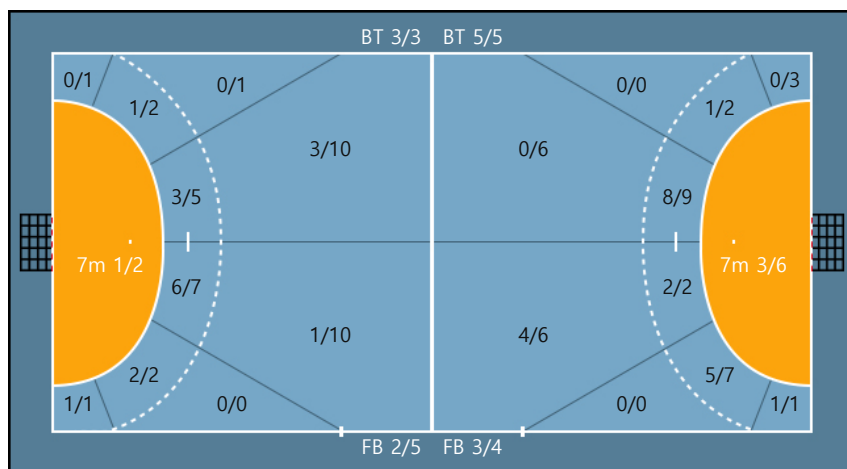

Shot Distribution

Referees :
Technical officer :

:
:
:
:
:
:

광운중학교

Players

Goals / Shots

1. 박규욱		
0/0	0/0	0/0
0/0	0/0	0/0
0/0	0/0	0/0

3. 서민재		
1/1	0/0	0/0
0/0	0/1	1/1
0/0	0/0	1/1

8. 김연준		
0/1	0/0	0/0
0/1	0/0	0/0
0/0	0/0	1/1

9. 최영빈		
0/0	0/0	0/0
0/0	0/0	0/0
0/0	0/0	0/0

10. 유민형		
0/0	0/0	0/0
0/0	0/0	0/0
0/0	0/0	0/0

Missed: 1

11. 정두영		
0/0	0/0	0/0
0/0	0/0	0/0
0/0	0/0	0/0

13. 이건영		
3/6	0/0	0/1
2/4	0/0	1/1
1/2	0/0	0/2

16. 강수빈		
0/0	0/0	0/0
0/0	0/0	0/0
0/0	0/0	0/0

19. 황성현		
0/0	0/0	0/0
0/0	0/0	0/0
0/0	0/0	0/0

20. 박창진		
0/0	0/0	0/0
0/0	0/0	0/0
0/0	0/0	0/0

Missed: 1 Post: 1

22. 김상혁		
0/2	0/0	1/2
0/0	0/0	1/1
1/2	0/1	0/1

30. 이휘문		
0/0	0/0	0/0
0/0	0/0	0/0
1/1	0/0	2/2

35. 오정민		
0/0	0/0	1/1
0/1	0/0	0/0
0/0	0/0	0/0

Missed: 1

Team

Goals / Shots

Team		
4/10	0/0	2/4
2/6	0/1	3/3
3/5	0/1	4/7

Missed: 3 Post: 1 Blocked: 0

Offense

Defense

Goalkeepers

Goals / Shots

16. 강수빈		
4/5	3/3	4/4
4/7	1/4	2/5
3/3	0/1	3/4

2Min	2 Minute Suspensions	AS	Assists	BS	Block Shots	BT	Breakthroughs	RB	Rebound
DR	Disqualification with report	RC	Red cards	FB	Fast Breaks	G/S	Goals/Shots	BD	Blocked
S/S	Saves/Shots	YC	Yellow cards	ST	Steals	TF	Technical Faults	%	Efficiency