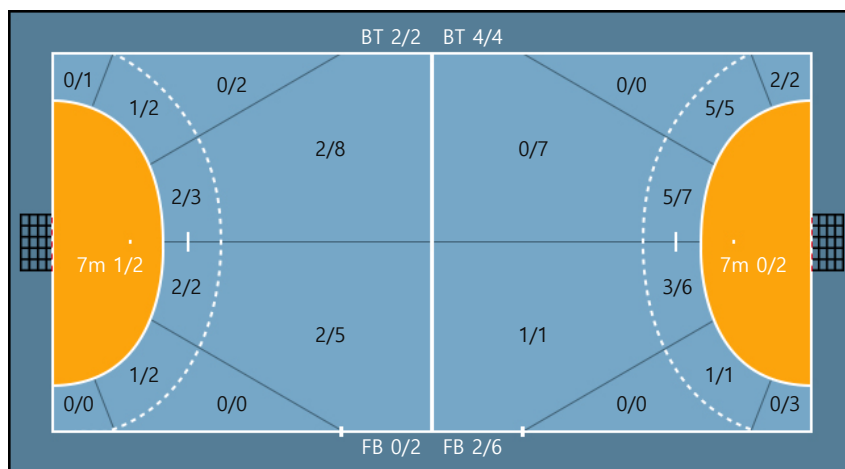

Shot Distribution

Referees :
Technical officer :

:
:
:
:
:
:

의정부여자중학교

Players

Goals / Shots

10. 안채영		
0/0	0/0	0/0
0/0	0/0	0/0
0/0	0/0	0/0

11. 최은혜		
0/0	0/1	0/0
0/0	0/0	0/0
0/1	1/1	0/0

12. 지수현		
0/0	0/0	0/0
0/0	0/0	0/0
0/0	0/0	0/0

13. 김묘미		
0/0	0/0	0/0
0/0	0/0	0/0
0/0	0/0	0/0

14. 나지현		
1/1	0/1	1/2
1/2	0/1	0/0
2/2	0/2	2/2

Missed: 1

Missed: 2 Post: 2

15. 김시현		
0/0	0/0	0/0
0/0	0/0	0/0
0/0	0/0	0/0

17. 박가영		
0/0	0/0	0/0
0/0	0/0	0/0
0/0	1/1	0/0

18. 임사랑		
0/0	0/0	0/0
0/0	0/0	0/0
0/0	0/0	0/0

19. 김은영		
0/0	0/0	0/0
0/1	0/0	0/0
2/2	0/0	0/0

23. 지수빈		
0/0	0/0	0/0
0/0	0/0	0/0
0/0	0/0	0/0

Missed: 1

28. 박수아		
0/0	0/0	0/0
0/0	0/0	0/0
0/0	0/0	0/0

Missed: 1

Team

Goals / Shots

Team		
1/1	0/2	1/2
1/3	0/1	0/0
4/5	2/4	2/2

Missed: 5 Post: 2 Blocked: 0

Offense

Defense

Goalkeepers

Goals / Shots

12. 지수현		
4/4	0/0	1/2
3/3	0/0	1/2
3/6	1/2	4/4

2Min	2 Minute Suspensions	AS	Assists	BS	Block Shots	BT	Breakthroughs	RB	Rebound
DR	Disqualification with report	RC	Red cards	FB	Fast Breaks	G/S	Goals/Shots	BD	Blocked
S/S	Saves/Shots	YC	Yellow cards	ST	Steals	TF	Technical Faults	%	Efficiency