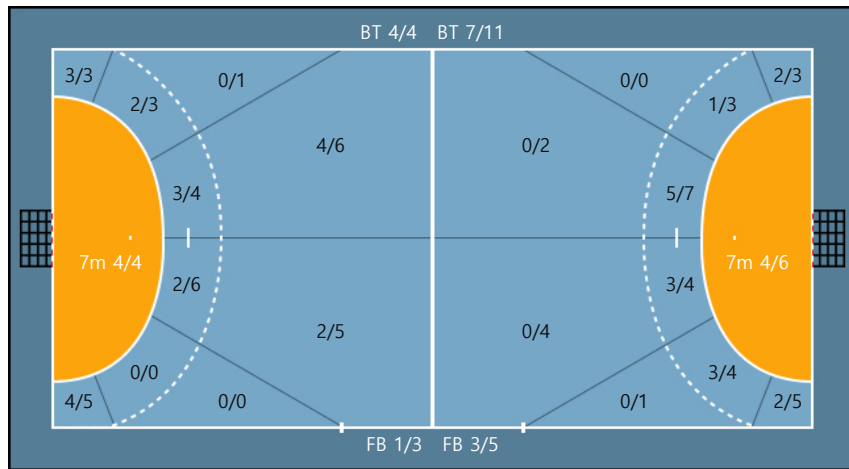

[SK 핸드볼 코리아리그 플레이오프(일반부)]

Shot Distribution

2019. 04. 18 18:10 기장실내체육관

Referees :

Technical officer : 강태구 / 김석주

MVP : 12. 주희(부산시설공단)

부산시설공단

24

13 : 12
11 : 8

20

SK슈가글라이더즈

부산시설공단

Players

Goals / Shots

3. 함지선		
1/1	0/0	0/0
0/0	0/0	0/0
2/2	0/0	0/0

7. 김수정		
0/0	0/0	0/0
1/1	0/0	0/0
1/1	1/2	3/3

9. 정가희		
0/0	0/0	0/0
0/0	0/0	0/0
0/0	0/0	0/0

11. 류은희		
2/2	0/0	1/1
0/0	0/0	0/0
1/1	1/2	3/3

12. 주희		
0/0	0/0	0/0
0/0	0/0	0/0
0/0	0/0	0/0

Post: 1

Missed: 2

13. 박준희		
0/0	0/0	0/0
0/0	0/0	0/0
0/0	0/0	0/0

16. 노지훈		
0/0	0/0	0/0
0/0	0/0	0/0
0/0	0/0	0/0

17. 심해인		
0/0	0/1	0/0
0/0	0/0	0/0
0/1	0/0	0/0

19. 강은혜		
0/0	0/0	0/0
0/0	0/0	0/0
0/0	0/0	0/0

21. 최지현		
0/0	0/0	0/0
0/0	0/0	0/0
0/0	0/0	0/0

Post: 1

23. 이미경		
0/0	0/0	0/0
2/2	0/0	0/1
1/2	0/0	0/0

24. 권한나		
0/1	0/0	1/1
0/0	0/0	0/0
1/1	0/0	1/1

27. 남영신		
0/0	0/0	0/0
1/1	0/0	0/0
0/0	0/0	0/0

47. 송미영		
0/0	0/0	0/0
0/0	0/0	0/0
0/0	0/0	0/0

99. 케티		
0/0	0/0	0/0
0/0	0/0	0/0
0/0	0/0	0/0

Missed: 1 Post: 1

Team

Goals / Shots

Team		
3/4	0/1	2/2
4/4	0/0	0/1
6/8	2/4	7/7

Missed: 3 Post: 3 Blocked: 0

Offense

Defense

Goalkeepers

Goals / Shots

12. 주희		
1/1	1/3	3/5
2/6	0/0	1/4
4/8	3/3	4/5

47. 송미영		
0/0	0/0	0/0
0/0	0/0	1/1
0/1	0/0	0/0

2Min	2 Minute Suspensions	AS	Assists	BS	Block Shots	BT	Breakthroughs	RB	Rebound
DR	Disqualification with report	RC	Red cards	FB	Fast Breaks	G/S	Goals/Shots	BD	Blocked
S/S	Saves/Shots	YC	Yellow cards	ST	Steals	TF	Technical Faults	%	Efficiency