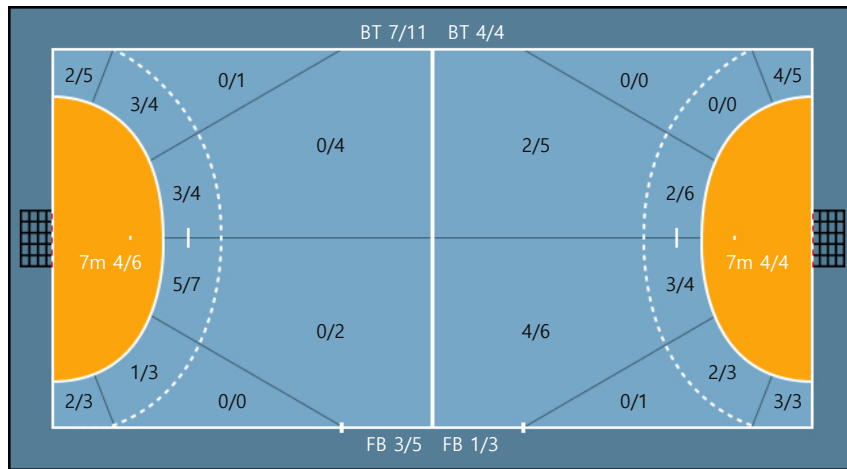

Team

Goals / Shots

Team		
1/1	1/3	3/5
2/6	0/0	2/5
4/9	3/3	4/5

Missed: 1 Post: 1 Blocked: 4

Offense

Defense

Goalkeepers

Goals / Shots