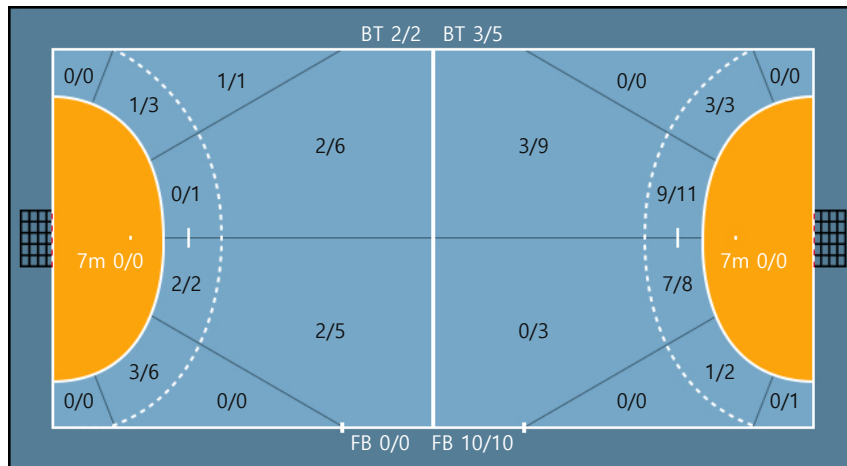

[제74회 전국 종별 핸드볼선수권대회(중등부)]

Shot Distribution

2019. 04. 20 12:20 한체대 오륜관

Referees : 이은하 / 차창환

Technical officer :

MVP : -

만성중학교

11

7 : 12
4 : 11

23

일신여자중학교

만성중학교

Players

Goals / Shots

1. 진민경		
0/0	0/0	0/0
0/0	0/0	0/0
0/0	0/0	0/0

6. 허윤서		
0/0	0/0	0/0
0/0	0/0	0/0
0/0	0/0	0/0

7. 허보민		
0/0	0/0	0/0
0/0	0/0	0/0
0/0	0/0	0/0

8. 문유진		
0/1	1/1	1/1
0/0	0/0	0/0
0/0	1/1	0/0

9. 전예람		
0/0	0/0	0/0
0/0	0/0	0/0
0/0	0/0	0/0

10. 임서영		
1/1	0/0	0/0
0/0	0/0	0/0
0/1	0/2	2/2

11. 김송원		
1/1	0/1	0/2
1/1	0/0	0/0
0/0	0/0	1/1

12. 박세림		
0/0	0/0	0/0
0/0	0/0	0/0
0/0	0/0	0/0

14. 김도희		
0/0	0/0	0/0
0/0	0/0	0/0
0/1	0/0	1/1

15. 안연비		
0/0	1/1	0/0
0/1	0/0	0/0
0/0	0/0	0/0

Missed: 1 Post: 1

Post: 1 Blocked: 1

Blocked: 1

16. 김리하		
0/0	0/0	0/0
0/0	0/0	0/0
0/0	0/0	0/0

17. 김하빈		
0/0	0/0	0/0
0/0	0/0	0/0
0/0	0/0	0/0

Missed: 1

Team

Goals / Shots

Team		
2/3	2/3	1/3
1/2	0/0	0/0
0/2	1/3	4/4

Missed: 2 Post: 2 Blocked: 2

Offense

Defense

Goalkeepers

Goals / Shots

16. 김리하		
1/3	2/3	9/10
0/1	1/1	3/5
5/6	0/0	2/3

2Min	2 Minute Suspensions	AS	Assists	BS	Block Shots	BT	Breakthroughs	RB	Rebound
DR	Disqualification with report	RC	Red cards	FB	Fast Breaks	G/S	Goals/Shots	BD	Blocked
S/S	Saves/Shots	YC	Yellow cards	ST	Steals	TF	Technical Faults	%	Efficiency