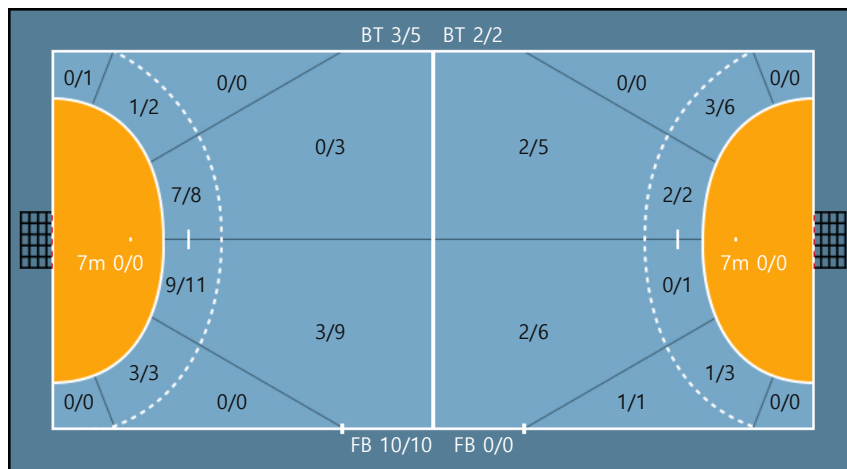

Missed: 1

Blocked: 1

27. 김다인		
0/0	0/0	0/0
0/0	0/0	0/0
0/0	0/0	0/0

**Team**

**Goals / Shots**

Team		
1/3	2/3	9/10
0/1	1/1	3/5
5/6	0/0	2/3

Missed: 4 Post: 1 Blocked: 4

**Offense**