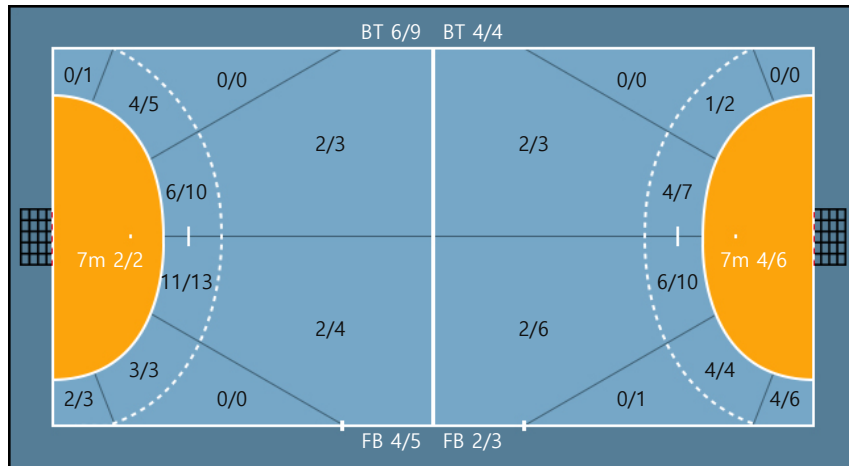

Missed: 2

23. 신주용		
0/0	0/0	2/2
1/1	0/0	1/3
1/2	0/0	2/2

Blocked: 1

**Team**

**Goals / Shots**

Team		
5/6	0/0	7/7
5/6	0/1	2/4
7/10	0/0	6/6

Missed: 3 Post: 1 Blocked: 1

**Offense**