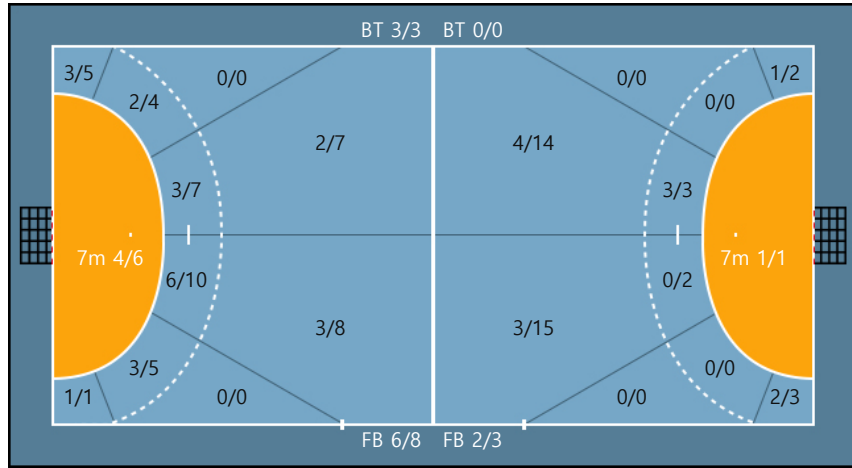

[제74회 전국 종별 핸드볼선수권대회(고등부)]

Shot Distribution

2019. 04. 20 16:00 한체대 오륜관

Referees :
Technical officer :
MVP : -

정읍여자고등학교
정읍여자고등학교

27   14 : 8
            13 : 6

14   **대구체육고등학교**

Players

Goals / Shots

12. 이은지		
0/0	0/0	0/0
0/0	0/0	0/0
0/0	0/0	0/0

16. 김세빈		
0/0	0/0	0/0
0/0	0/0	0/0
0/0	0/0	0/0

17. 최은혜		
0/0	0/0	1/1
1/1	0/0	0/0
0/0	1/1	0/1

18. 장세은		
2/2	1/1	0/0
1/1	3/4	2/3
0/0	0/0	0/0

19. 이민지		
0/0	0/0	1/2
0/1	0/0	0/0
2/2	0/0	0/0

Missed: 1

Post: 1

Missed: 1 Post: 1

20. 문채린		
1/2	0/0	1/1
2/2	0/0	0/2
0/0	0/0	0/2

21. 박신희		
0/0	0/0	0/1
0/0	0/0	0/0
0/0	0/0	0/0

23. 김지영		
0/0	0/0	1/2
0/0	0/0	0/0
0/0	0/0	2/2

24. 함빈나		
0/1	0/0	1/2
0/0	0/1	0/0
2/3	1/1	1/2

Post: 2

Missed: 1 Post: 1

Post: 1

Team

Goals / Shots

Team		
3/5	1/1	5/9
4/5	3/5	2/5
4/5	2/2	3/7

Missed: 3 Post: 6 Blocked: 0

Offense

Defense

Goalkeepers
Goals / Shots

12. 이은지		
2/2	0/0	0/0
0/0	0/0	0/0
1/1	0/0	0/0

16. 김세빈		
2/3	0/0	1/3
1/2	0/0	1/4
4/7	0/2	2/5

2Min	2 Minute Suspensions	AS	Assists	BS	Block Shots	BT	Breakthroughs	RB	Rebound
DR	Disqualification with report	RC	Red cards	FB	Fast Breaks	G/S	Goals/Shots	BD	Blocked
S/S	Saves/Shots	YC	Yellow cards	ST	Steals	TF	Technical Faults	%	Efficiency