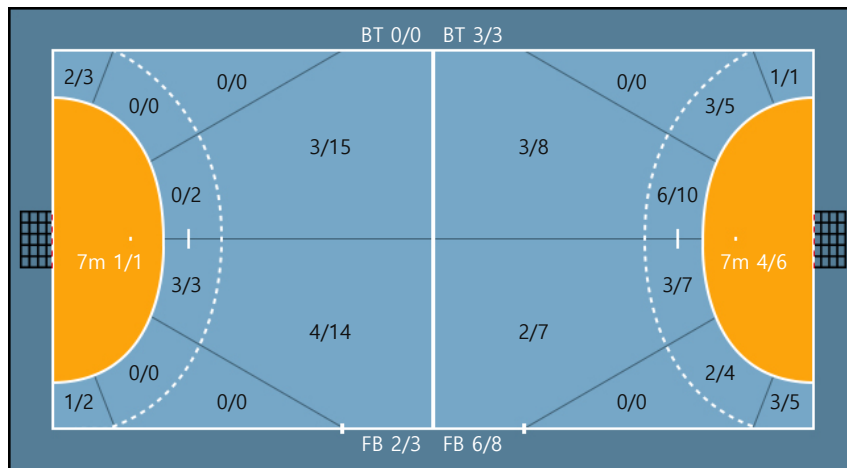

[제74회 전국 종별 핸드볼선수권대회(고등부)]

Shot Distribution

2019. 04. 20 16:00 한체대 오륜관

Referees :
Technical officer :
MVP : -

정읍여자고등학교
대구체육고등학교

27   14 : 8
            13 : 6

14   **대구체육고등학교**

Players

Goals / Shots

9. 오예진		
1/2	0/0	0/1
0/0	0/0	0/1
0/0	0/0	0/1

Missed: 1 Post: 3 Blocked:

1

12. 유선아		
0/0	0/0	0/0
0/0	0/0	0/0
0/0	0/0	0/0

Post: 1

13. 김서연		
0/0	0/0	0/0
0/0	0/0	0/0
0/0	0/0	1/1

Missed: 1

15. 나효은		
0/0	0/0	0/0
1/1	0/0	1/1
0/1	0/1	0/0

21. 유태린		
0/0	0/0	1/2
0/1	0/0	0/2
5/7	0/0	1/3

Missed: 3 Post: 1 Blocked:

2

23. 정라원		
2/2	0/0	0/0
0/0	0/0	0/0
0/0	0/1	0/0

26. 최정현		
1/1	0/0	0/0
0/0	0/0	0/0
0/0	0/0	0/0

Post: 1

Team

Goals / Shots

Team		
4/5	0/0	1/3
1/2	0/0	1/4
5/8	0/2	2/5

Missed: 5 Post: 6 Blocked: 3

Offense

Defense

Goalkeepers

Goals / Shots

12. 유선아		
3/5	1/1	5/9
4/5	3/5	2/5
4/5	2/2	3/7

2Min	2 Minute Suspensions	AS	Assists	BS	Block Shots	BT	Breakthroughs	RB	Rebound
DR	Disqualification with report	RC	Red cards	FB	Fast Breaks	G/S	Goals/Shots	BD	Blocked
S/S	Saves/Shots	YC	Yellow cards	ST	Steals	TF	Technical Faults	%	Efficiency