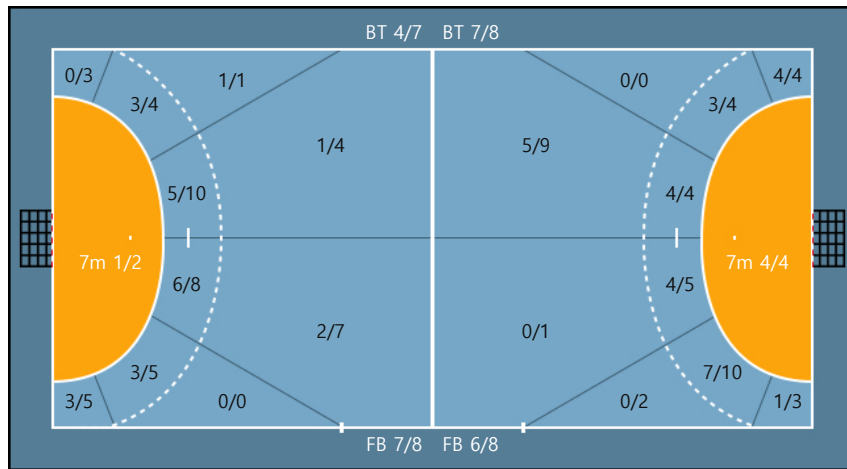

[SK 핸드볼 코리아리그 플레이오프(일반부)]

Shot Distribution

2019. 04. 20 18:10 SK 핸드볼 메인경기장

Referees :

Technical officer : 강태구 / 김석주
MVP : 12. 용세라(SK슈가글라이더즈)

부산시설공단

25

14 : 19
11 : 13

32

SK슈가글라이더즈

부산시설공단

Players

Goals / Shots

3. 함지선		
0/0	0/1	0/0
0/1	0/0	0/0
0/0	0/1	0/0

7. 김수정		
0/1	0/0	0/0
0/0	0/0	0/0
1/3	0/0	1/1

9. 정가희		
0/0	0/0	0/0
0/0	0/0	0/0
0/0	0/0	0/0

11. 류은희		
0/1	0/1	0/0
0/0	0/0	0/0
1/2	0/0	1/1

12. 주희		
0/0	0/0	0/0
0/0	0/0	0/0
0/0	0/0	0/0

Missed: 1

Blocked: 3

13. 박준희		
1/1	0/0	1/1
0/0	0/0	0/0
0/0	0/0	0/0

16. 노지훈		
0/0	0/0	0/0
0/0	0/0	0/0
0/0	0/0	0/0

17. 심해인		
0/0	0/0	0/1
1/1	0/0	0/0
0/0	1/1	0/1

19. 강은혜		
0/0	0/0	0/0
0/1	0/0	0/0
0/0	3/4	0/1

21. 최지현		
0/0	0/0	0/0
0/0	0/0	0/0
0/0	0/0	0/0

Missed: 1

Missed: 1

23. 이미경		
1/1	0/0	1/1
0/1	0/0	0/1
1/2	1/1	2/2

24. 권한나		
0/1	0/1	1/1
0/0	0/0	0/0
1/1	4/4	0/0

27. 남영신		
0/0	0/0	0/0
0/0	0/0	0/0
2/2	0/0	0/0

47. 송미영		
0/0	0/0	0/0
0/0	0/0	0/0
0/0	0/0	0/0

99. 케티		
0/0	0/0	0/0
0/0	0/0	0/0
0/0	0/0	0/0

Post: 1 Blocked: 2

Missed: 1

Team

Goals / Shots

Team		
2/5	0/3	3/4
1/4	0/0	0/1
6/10	9/11	4/6

Missed: 4 Post: 1 Blocked: 5

Offense

Defense

Goalkeepers

Goals / Shots

12. 주희		
5/5	2/3	3/4
1/2	0/0	4/4
6/8	2/4	3/5

47. 송미영		
1/1	0/0	0/0
0/0	0/0	0/0
2/2	0/0	3/4

2Min	2 Minute Suspensions	AS	Assists	BS	Block Shots	BT	Breakthroughs	RB	Rebound
DR	Disqualification with report	RC	Red cards	FB	Fast Breaks	G/S	Goals/Shots	BD	Blocked
S/S	Saves/Shots	YC	Yellow cards	ST	Steals	TF	Technical Faults	%	Efficiency