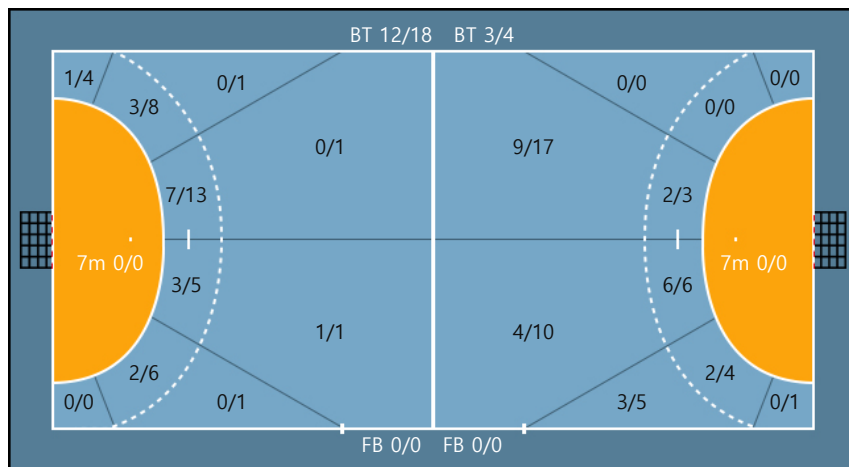

[제74회 전국 종별 핸드볼선수권대회(대학부)]

Shot Distribution

2019. 04. 20 14:40 한체대 오륜관

Referees : 채건수

Technical officer :

MVP : -

한국체육대학교

26

18 : 7
8 : 10

17

위덕대학교

위덕대학교

Players

Goals / Shots

3. 이혜지		
0/0	1/1	1/1
0/0	1/1	9/12
0/0	0/0	0/0

Missed: 2 Post: 3 Blocked:

2

4. 안지원		
0/0	0/0	0/0
0/0	0/0	0/0
0/0	0/0	0/0

5. 백라연		
0/0	0/0	0/0
0/0	0/1	0/2
0/0	0/0	0/0

Post: 1

9. 조민경		
0/0	0/0	0/0
0/0	0/0	0/0
0/0	0/0	0/0

10. 정지나		
0/0	0/0	0/0
0/0	0/0	0/0
0/0	0/0	0/0

11. 김유미		
0/0	0/0	0/0
0/0	0/0	0/0
0/0	0/0	0/0

16. 김지예		
0/0	0/0	0/0
0/0	0/0	0/0
0/0	0/0	0/0

Missed: 4

17. 권민영		
0/0	0/0	1/1
0/0	0/0	0/0
0/0	0/0	0/0

18. 이에나		
0/0	0/0	0/0
0/0	0/0	0/0
0/0	0/0	0/0

22. 박정훈		
0/0	0/0	0/0
0/0	0/0	0/0
0/0	0/0	0/0

24. 조유미		
0/0	0/0	0/0
0/0	0/0	0/0
0/0	0/0	0/0

Missed: 1

27. 김채림		
0/0	0/0	0/0
0/0	0/0	1/1
0/0	0/0	0/0

Missed: 1

45. 최문성		
0/0	0/0	0/0
0/0	0/0	0/2
0/0	1/1	0/0

49. 김향림		
0/0	0/0	1/1
0/0	0/0	1/4
0/0	0/0	0/0

99. 김지은		
0/0	0/0	0/0
0/0	0/0	0/0
0/0	0/0	0/0

Team

Goals / Shots

Team		
0/0	1/1	3/3
0/0	1/2	11/21
0/0	1/1	0/0

Missed: 8 Post: 4 Blocked: 2

Offense

Defense

Goalkeepers

Goals / Shots

9. 조민경		
0/0	2/2	8/8
0/0	2/3	6/7
0/0	0/0	0/0

10. 정지나		
0/0	1/1	2/2
0/0	0/2	5/9
0/0	0/0	0/0

2Min	2 Minute Suspensions	AS	Assists	BS	Block Shots	BT	Breakthroughs	RB	Rebound
DR	Disqualification with report	RC	Red cards	FB	Fast Breaks	G/S	Goals/Shots	BD	Blocked
S/S	Saves/Shots	YC	Yellow cards	ST	Steals	TF	Technical Faults	%	Efficiency