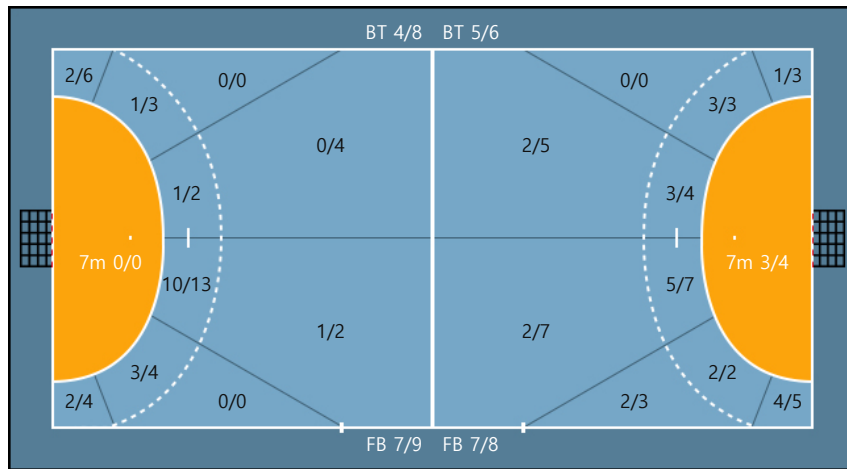

Team

Goals / Shots

Team		
0/0	1/2	3/4
1/1	0/0	0/2
7/8	1/3	7/12

Missed: 4 Post: 2 Blocked: 5

Offense

Defense

Goalkeepers

Goals / Shots