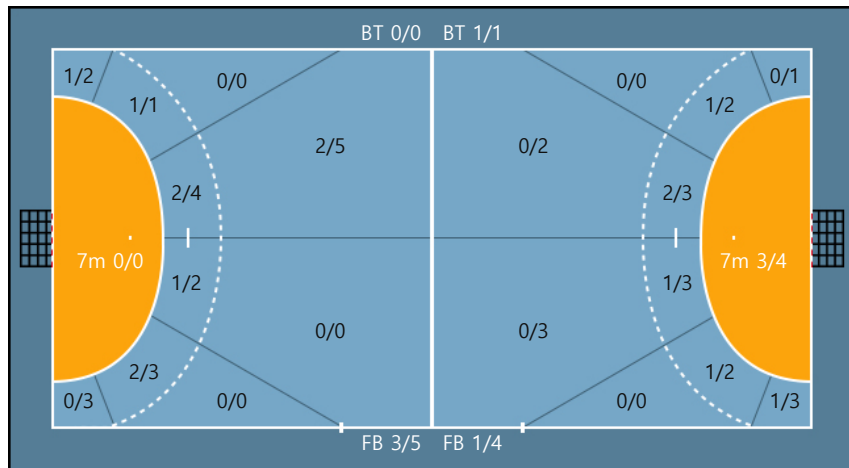

Shot Distribution

Referees :
Technical officer :

:
:
:
:
:
:
:

한국외국어대학교

Players

Goals / Shots

1. 한지원		
0/0	0/1	0/0
0/0	0/0	0/0
0/0	0/0	0/0

3. 송재원		
0/0	0/0	0/1
0/0	0/0	0/0
0/0	0/0	0/0

4. 박성우		
0/0	0/0	0/0
0/0	0/0	0/0
0/0	0/0	0/0

5. 고효준		
1/1	0/0	1/1
0/0	0/1	0/0
2/2	0/0	0/0

6. 최민기		
1/1	0/0	0/0
0/0	0/0	0/0
0/0	0/0	0/0

Missed: 2

Missed: 1

8. 김도훈		
0/0	0/0	0/0
0/0	0/0	0/0
1/1	0/0	0/0

9. 고란쉬펠릭스		
1/1	0/0	0/0
0/0	0/0	0/1
1/4	0/0	1/1

16. 최재원		
0/0	0/0	0/0
0/0	0/0	0/0
0/0	0/0	0/0

Post: 1

Team

Goals / Shots

Team		
3/3	0/1	1/2
0/0	0/1	0/1
4/7	0/0	1/1

Missed: 3 Post: 1 Blocked: 0

Offense

Defense

Goalkeepers

Goals / Shots

16. 최재원		
0/1	0/2	1/4
0/0	0/1	3/6
5/5	0/0	0/0

2Min	2 Minute Suspensions	AS	Assists	BS	Block Shots	BT	Breakthroughs	RB	Rebound
DR	Disqualification with report	RC	Red cards	FB	Fast Breaks	G/S	Goals/Shots	BD	Blocked
S/S	Saves/Shots	YC	Yellow cards	ST	Steals	TF	Technical Faults	%	Efficiency