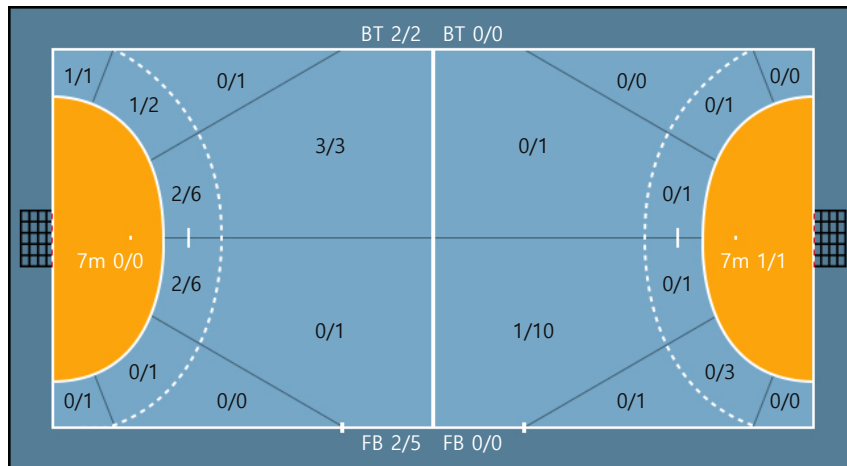

[제1회 대학핸드볼리그(생활체육 대학부)]

Shot Distribution

2019. 06. 02 15:30 강원대 체육관

Referees :

Technical officer :

MVP : 74. 박승아(경희대학교)

경희대학교

9   4 : 0
          5 : 2

서울대학교

경희대학교

Players

Goals / Shots

1. 구윤서		
1/1	0/0	0/0
1/1	1/2	0/0
0/0	0/0	0/0

Missed: 1

7. 정은혜		
0/0	0/0	0/0
0/0	0/0	0/0
2/2	0/0	0/0

11. 김민지		
0/0	0/0	0/0
0/0	0/0	0/0
0/0	0/0	0/0

Missed: 1

15. 서정민		
0/0	0/0	0/0
0/0	0/0	0/0
0/0	0/0	0/0

17. 이혜윤		
0/0	0/0	0/0
0/0	0/0	0/0
0/0	0/0	0/0

19. 박채령		
1/1	0/0	1/1
0/0	0/0	0/0
0/0	0/0	0/0

Missed: 1

21. 이지원		
0/0	0/0	0/0
0/1	0/0	0/0
0/0	0/0	0/0

22. 배아현		
0/0	0/0	0/2
0/0	0/0	0/0
0/0	0/0	0/0

Post: 1

55. 조소현		
0/1	0/0	0/0
0/0	0/0	0/0
0/0	0/0	0/0

Missed: 1 Post: 1

66. 홍지희		
0/0	0/0	1/1
0/0	0/0	0/0
0/0	0/0	0/0

74. 박승아		
0/0	0/0	0/0
0/0	0/0	0/0
0/0	0/0	0/0

77. 김채현		
0/0	0/0	0/0
0/0	0/0	0/0
0/0	0/0	1/1

Missed: 1 Post: 1

99. 박나영		
0/0	0/0	0/0
0/0	0/0	0/0
0/0	0/0	0/0

Team

Goals / Shots

Team		
2/3	0/0	2/4
1/2	1/2	0/0
2/2	0/0	1/1

Missed: 5 Post: 3 Blocked: 0

Offense

Defense

Goalkeepers

Goals / Shots

99. 박나영		
0/2	0/0	0/1
0/0	0/5	1/1
1/3	0/1	0/2

2Min	2 Minute Suspensions	AS	Assists	BS	Block Shots	BT	Breakthroughs	RB	Rebound
DR	Disqualification with report	RC	Red cards	FB	Fast Breaks	G/S	Goals/Shots	BD	Blocked
S/S	Saves/Shots	YC	Yellow cards	ST	Steals	TF	Technical Faults	%	Efficiency