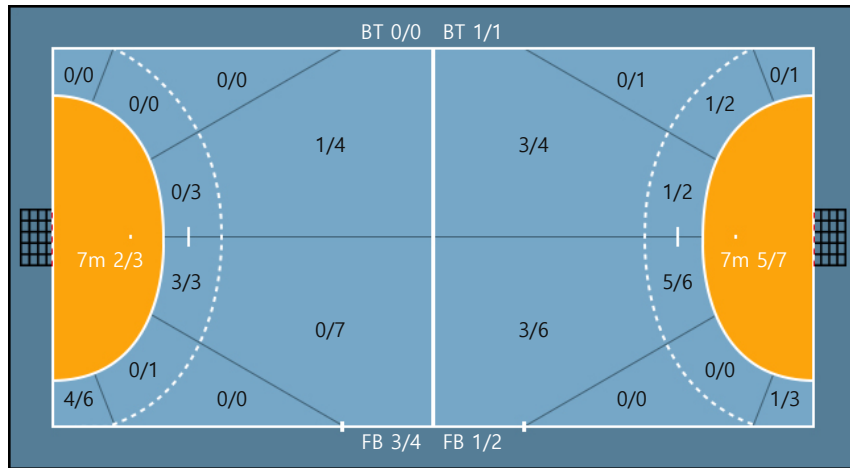

Team		
1/1	0/0	2/9
0/2	0/0	1/1
1/5	2/2	3/5

Missed: 2 Post: 0 Blocked: 1

Offense

Defense

Goalkeepers

Goals / Shots

12. 박사랑		
3/4	0/1	6/7
0/4	0/0	1/1
5/7	1/1	4/5

2Min	2 Minute Suspensions	AS	Assists	BS	Block Shots	BT	Breakthroughs	RB	Rebound
DR	Disqualification with report	RC	Red cards	FB	Fast Breaks	G/S	Goals/Shots	BD	Blocked
S/S	Saves/Shots	YC	Yellow cards	ST	Steals	TF	Technical Faults	%	Efficiency