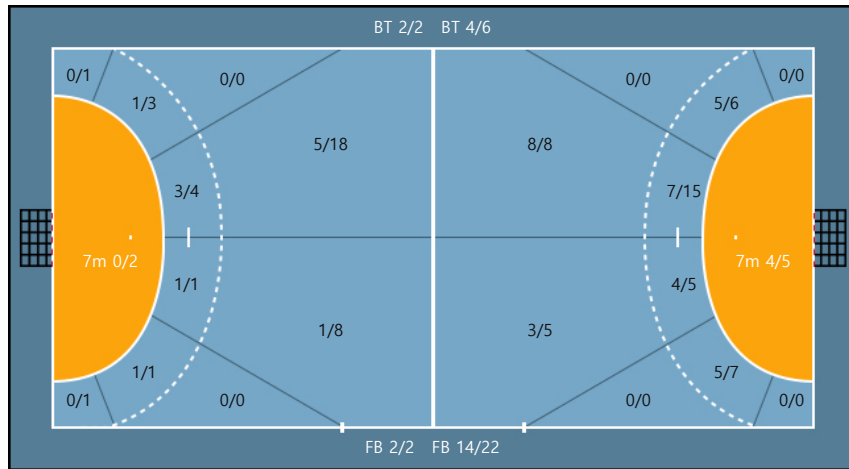

[핸드볼코리아전국중고선수권대회(고등부)]

Shot Distribution

2019. 09. 02 12:00 김천실내체육관

Referees : 서태웅
Technical officer : 박종하
MVP : -

정신여자고등학교
정신여자고등학교

12   6 : 16
6 : 20

황지정보산업고등학교

Players
Goals / Shots

11. 김세영		
1/1	0/0	0/2
0/0	0/0	2/4
0/0	0/0	1/1

Missed: 1 Post: 1

13. 최현주		
1/4	0/0	1/3
0/0	0/0	0/0
1/3	0/1	0/1

Missed: 1 Post: 1

14. 고유진		
0/0	0/0	0/0
1/3	0/1	0/0
0/0	0/0	0/0

16. 최세진		
1/1	0/0	0/0
0/0	0/0	1/1
0/0	0/0	0/0

18. 김수현		
0/0	0/0	0/0
0/0	0/1	0/0
0/0	0/0	0/0

23. 유현욱		
0/1	0/1	1/2
0/0	0/0	0/0
1/1	0/0	0/1

Missed: 2

28. 이수정		
0/0	0/0	0/0
0/0	0/0	0/0
0/0	0/0	0/0

88. 최유나		
0/0	0/0	0/0
0/0	0/0	0/0
0/0	0/0	0/0

Team
Goals / Shots

Team		
3/7	0/1	2/7
1/3	0/2	3/5
2/4	0/1	1/3

Missed: 4 Post: 2 Blocked: 0

Offense

Defense

Goalkeepers
Goals / Shots

88. 최유나		
10/13	2/3	10/16
0/0	0/1	4/4
4/5	3/3	3/3

2Min	2 Minute Suspensions	AS	Assists	BS	Block Shots	BT	Breakthroughs	RB	Rebound
DR	Disqualification with report	RC	Red cards	FB	Fast Breaks	G/S	Goals/Shots	BD	Blocked
S/S	Saves/Shots	YC	Yellow cards	ST	Steals	TF	Technical Faults	%	Efficiency