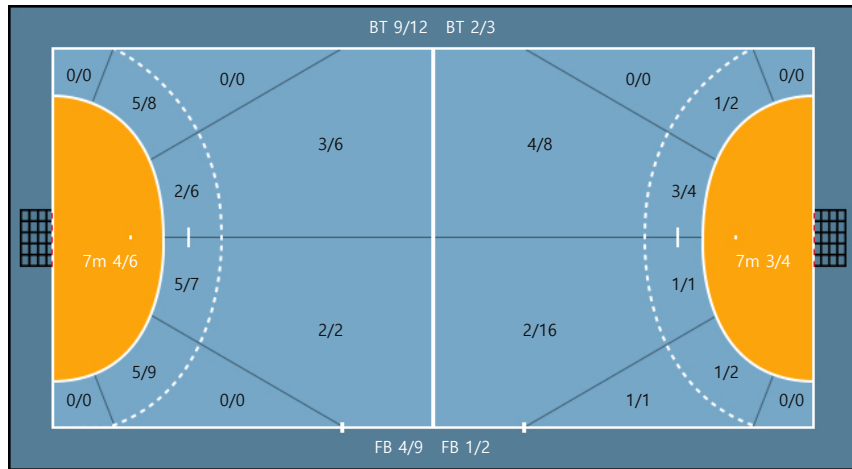

[핸드볼코리아전국중고선수권대회(고등부)]

Shot Distribution

2019. 09. 04 13:40 김천실내체육관

Referees : 서태웅

Technical officer :

MVP : -

조선대학교여자고등학교
조선대학교여자고등학교

26   13 : 5
            13 : 11

16   **정신여자고등학교**

Players
Goals / Shots

2. 방민서		
0/0	1/1	1/2
0/0	0/1	2/2
1/2	3/3	0/0

9. 임효원		
0/0	0/0	0/0
1/1	0/0	0/1
0/0	0/0	0/0

11. 이슬기		
0/0	0/0	4/4
0/0	0/0	0/0
2/2	0/0	0/0

12. 윤도혜		
0/0	0/0	0/0
0/0	0/0	0/0
0/0	0/0	0/0

17. 박수정		
0/0	1/2	1/2
0/0	0/0	1/1
2/2	1/1	2/2

Missed: 1

Missed: 1 Post: 1

Post: 2

19. 이가현		
0/0	0/0	0/0
0/0	0/0	0/0
1/1	0/0	0/0

20. 문세린		
1/2	0/0	0/2
0/0	0/0	0/1
0/0	0/0	0/1

21. 노윤선		
0/0	0/0	0/0
0/1	0/0	0/0
0/0	1/1	0/0

Missed: 1

Team
Goals / Shots

Team		
1/2	2/3	6/10
1/2	0/1	3/5
6/7	5/5	2/3

Missed: 3 Post: 3 Blocked: 0

Offense

Defense

Goalkeepers
Goals / Shots

12. 윤도혜		
3/8	0/0	2/5
0/0	0/1	3/4
6/10	1/1	1/2

2Min	2 Minute Suspensions	AS	Assists	BS	Block Shots	BT	Breakthroughs	RB	Rebound
DR	Disqualification with report	RC	Red cards	FB	Fast Breaks	G/S	Goals/Shots	BD	Blocked
S/S	Saves/Shots	YC	Yellow cards	ST	Steals	TF	Technical Faults	%	Efficiency