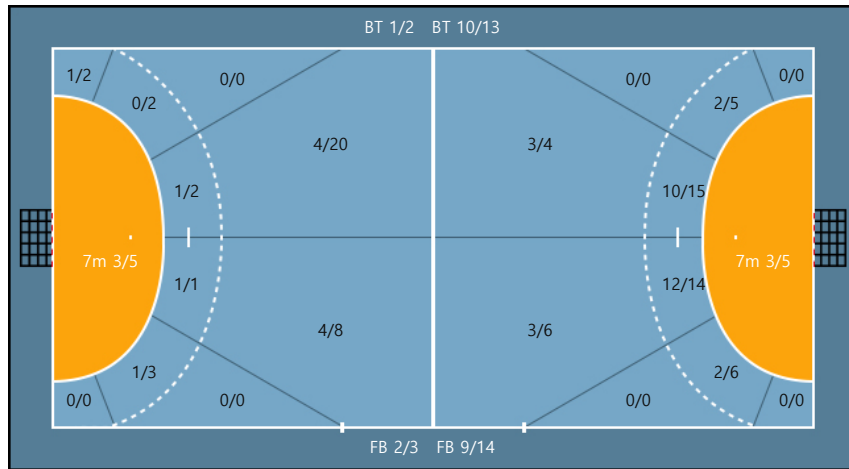

[핸드볼코리아전국중고선수권대회(고등부)]

Shot Distribution

2019. 09. 05 12:20 김천실내체육관

Referees : 서호영 / 이형철

Technical officer : 박종하

MVP : -

정신여자고등학교
정신여자고등학교

15   4 : 15
            11 : 20

황지정보산업고등학교

Players

Goals / Shots

11. 김세영		
0/0	0/0	0/2
1/1	0/0	2/2
2/3	0/0	0/2

Missed: 4

13. 최현주		
3/4	0/0	1/4
0/0	0/0	0/0
0/0	0/0	0/3

Missed: 3 Post: 2

14. 고유진		
1/1	0/0	0/1
0/0	0/0	0/0
0/0	0/0	0/0

Missed: 1

16. 최세진		
0/0	0/0	0/0
0/0	0/0	0/0
0/0	0/0	1/1

Post: 1

18. 김수현		
0/1	0/1	0/0
0/0	0/0	1/1
0/0	0/0	0/0

23. 유현욱		
2/2	0/0	0/0
0/0	0/0	0/0
0/1	0/0	1/2

28. 이수정		
0/0	0/0	0/0
0/0	0/0	0/0
0/0	0/0	0/0

88. 최유나		
0/0	0/0	0/0
0/0	0/0	0/0
0/0	0/0	0/0

Team

Goals / Shots

Team		
6/8	0/1	1/7
1/1	0/0	3/3
2/4	0/0	2/8

Missed: 8 Post: 3 Blocked: 0

Offense

Defense

Goalkeepers

Goals / Shots

88. 최유나		
10/12	1/4	5/7
1/2	0/0	2/5
7/9	1/1	8/10

2Min	2 Minute Suspensions	AS	Assists	BS	Block Shots	BT	Breakthroughs	RB	Rebound
DR	Disqualification with report	RC	Red cards	FB	Fast Breaks	G/S	Goals/Shots	BD	Blocked
S/S	Saves/Shots	YC	Yellow cards	ST	Steals	TF	Technical Faults	%	Efficiency