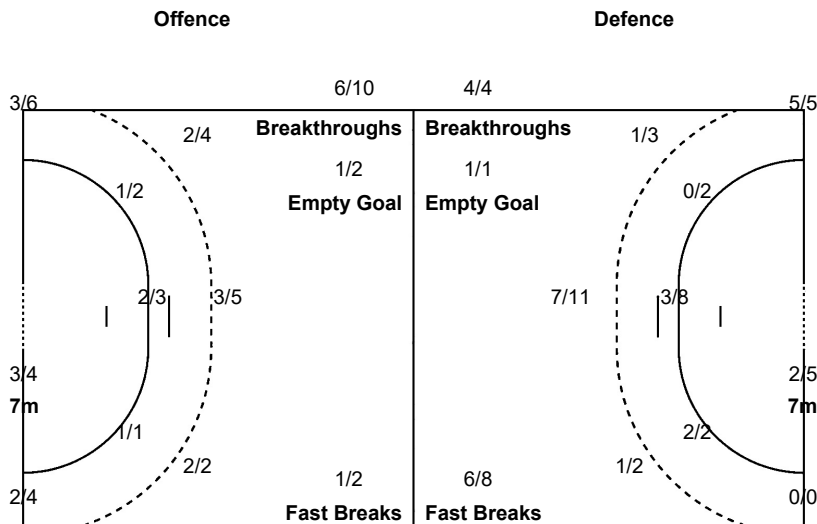

24th Women's World Championship 2019 Japan

Preliminary Round - Group B

Match Team Statistics

Match No: 28

TUE 3 DEC 2019

15:00

Yamaga City Overall Gymnasium

KOR 33 - 27 BRA

(16 - 14) (17 - 13)

Referees: HAMIDI S (ALG) / BELKHIRI Y (ALG)

BRA - Brazil

Shots Distribution

Players

Goals / Shots

2 de PAULA B 1/1 1/1 1-Post	3 MARTINEZ A 1/2 1/1 1-Post	7 ARAUJO T 0/1 1/1 1-Post	9 RODRIGUES BELO A 0/1 1/1	12 ARENHART B 1/1 1/1	18 AMORIM TALESKA E 1/1 1/1 1/2 1/3 3/4 1-Blocked	20 ARAUJO L 1/1 2-Post
21 de CASTRO A 0/1 1/1 1-Post	22 VIEIRA S 1/1 1/1	24 MENIN I 1/1	33 ANASTACIO J 1/1	49 MATIELI MACHADO P 1/1	81 FACHINELLO D 1/1	87 ARRUDA R 1/1
88 COSTA M 1/1 1/1 1-Post	96 BOLZAN E SILVA A 0/1 1/1					

Team		
Goals / Shots		
3/4	1/2	3/5
1/3	1/1	4/6
9/11	2/2	3/3
1-Missed	6-Post	1-Blocked

Goalkeepers		
Saves / Shots		
0/1	0/2	3/6
3/6	0/1	0/6
2/11	1/4	2/7

12 ARENHART B		
0/1	0/2	3/4
3/5		0/6
1/5	1/3	1/4

87 ARRUDA R		
		0/2
0/1		
1/6	0/1	1/3

Legend:							
%	Efficiency	2Min	2 Minute Suspensions	6m	6 metre Shots	7m	7 metre Shots
AS	Assists	BC	Blue Card	BS	Blocked Shots	BT	Breakthroughs
G/S	Goals/Shots	N/A	Not Applicable	No.	Uniform Number	RC	Red Cards
ST	Steals	TO	Turnover	TP	Time Played	Wing	Wing Shots
						9m	9 metre Shots
						FB	Fast Breaks
						S/S	Saves/Shots
						YC	Yellow Cards