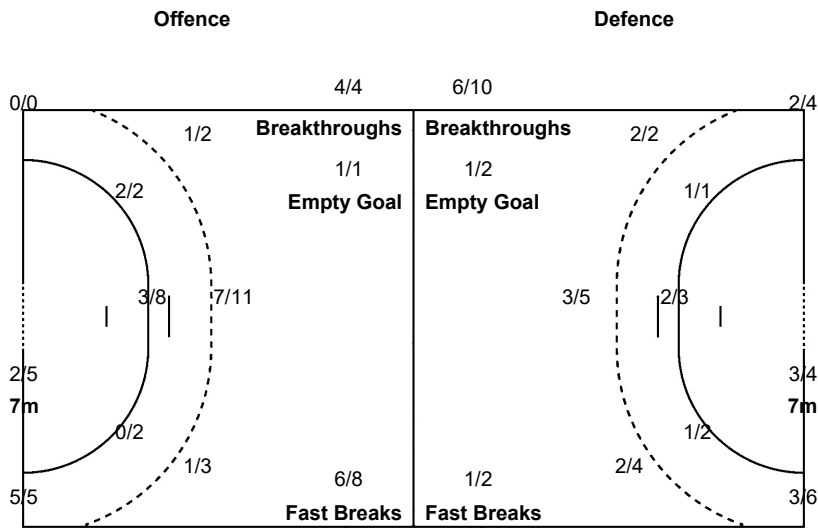

24th Women's World Championship 2019 Japan

Preliminary Round - Group B

Match Team Statistics

Match No: 28

TUE 3 DEC 2019

15:00

Yamaga City Overall Gymnasium

KOR 33 - 27 BRA

(16 - 14) (17 - 13)

Referees: HAMIDI S (ALG) / BELKHIRI Y (ALG)

KOR - Korea

Shots Distribution

Players

Goals / Shots

1 KIM S	2 KIM S	6 CHOI S	7 SHIN E	10 WON S	11 RYU E	13 HAN M
			1/1		1/1	
			1/2		0/2	
			1/1	1/1	1/3	
			1/2		2/2	
					3/5	1/1
					1-Missed 1-Post 2-Blocked	

16 PARK S	17 SIM H	19 KANG E	20 GWON H	23 LEE M	24 JUNG J	26 KIM S
		1/1		1/1		
	2/2	1/1		2/2		
		1/1		1/2		
			1-Missed	1-Post 1-Blocked		

29 YU S	31 MOON S
1/1	
1/1	

Team Goals / Shots		
1/1	2/2	3/6
3/6	1/1	6/6
9/11	3/4	5/7
2-Missed 2-Post 4-Blocked		

Goalkeepers Saves / Shots		
1/4	1/2	2/5
2/3	0/1	2/6
2/11	0/2	0/3

1 KIM S		
1/1		
0/5	0/1	0/2

16 PARK S		
1/4	1/2	2/5
1/2		2/6
2/6	0/1	0/1