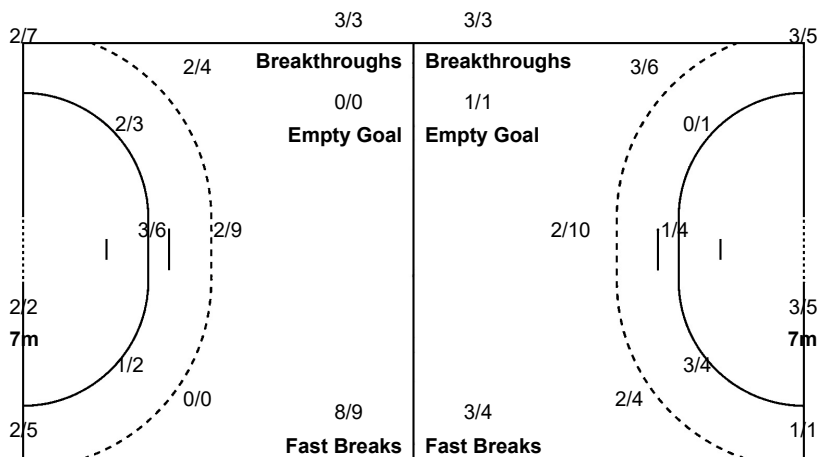

24th Women's World Championship 2019 Japan

Preliminary Round - Group B

Match Team Statistics

Match No: 53

FRI 6 DEC 2019

19:00

Yamaga City Overall Gymnasium

GER 27 - 27 KOR

(15 - 14) (12 - 13)

Referees: ALPAIDZE V (RUS) / BEREZKINA T (RUS)

GER - Germany

Shots Distribution

Players

Goals / Shots

3 BERGER A	4 GRIJSEELS A	7 SCHMELZER M	12 ECKERLE D	13 BEHNKE J	15 NAIDZINAVICIUS K	16 ROCH I
0/1	0/1			1/1		
					1/1	
1/2	0/1			5/5	0/1	
1-Post				1-Missed 1-Post	1-Missed 1-Post 1-Blocked	
17 STOLLE A	18 ZSCHOCKE M	20 BOLK E	21 GROßMANN I	22 WEIGEL M	29 LAUENROTH A	30 BEHREND J
0/1		1/1	0/1			
1/1		1/1				1/1
	0/1					
1/1		1/1		2/2		
	1-Missed	2-Missed			1/1 2/3	2-Missed
32 MINEVSKAJA E	33 SCHULZE L					
1/1						
1-Blocked	1-Missed					

Team Goals / Shots

2/4	0/1	0/1
1/1		2/3
12/12	2/3	8/12

8-Missed 3-Post 2-Blocked

Offence

Defence

Goalkeepers Saves / Shots

2/7	1/2	0/4
2/4	0/1	2/3
3/8		2/10

12 ECKERLE D

1/5	1/2	0/3
1/3		2/2
3/7		2/6

16 ROCH I

1/2		0/1
1/1		0/1
0/1		0/4