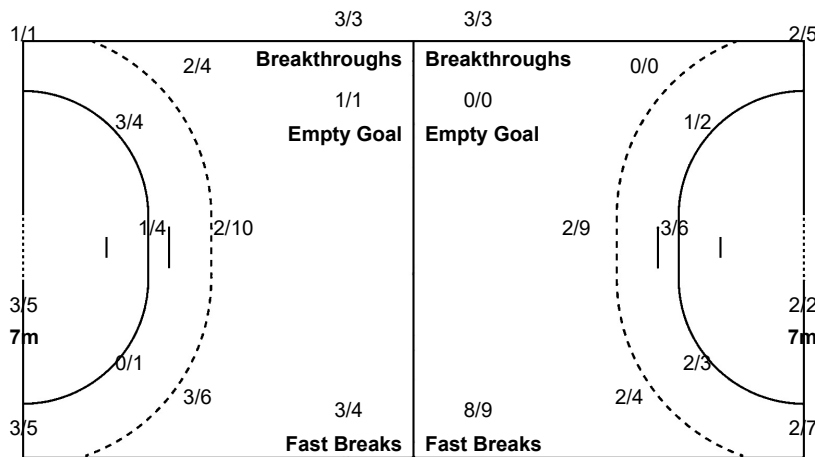

24th Women's World Championship 2019 Japan

Preliminary Round - Group B

Match Team Statistics

Match No: 53

FRI 6 DEC 2019

19:00

Yamaga City Overall Gymnasium

GER 27 - 27 KOR

(15 - 14) (12 - 13)

Referees: ALPAIDZE V (RUS) / BEREZKINA T (RUS)

KOR - Korea

Shots Distribution

Players

Goals / Shots

1 KIM S	2 KIM S	6 CHOI S	7 SHIN E	10 WON S	11 RYU E	13 HAN M
	1/1		1/1		1/1 0/1 1/1	
	1/1		1/1 1/1		2/2	1/1
				0/1	5/6	
	1-Post		1-Missed 1-Post		3-Post 3-Blocked	1-Blocked
16 PARK S	17 SIM H	19 KANG E	20 GWON H	23 LEE M	24 JUNG J	26 KIM S
	1/1		1/1	1/3		
	0/1		0/1		2/2	
	0/2			2/3		
		1/1		1/1		
				2-Post		
29 YU S	31 MOON S					

Team Goals / Shots

5/7	1/2	4/4
2/4	1/1	1/3
5/8		8/10

1-Missed 7-Post 4-Blocked

Offence

Goalkeepers Saves / Shots

2/4	1/1	1/1
0/1		1/3
0/12	1/3	4/12

1 KIM S		
		0/2

16 PARK S	2/4	1/1	1/1
	0/1		1/3
	0/12	1/3	4/10

Legend:	% Efficiency	2Min 2 Minute Suspensions	6m 6 metre Shots	7m 7 metre Shots	9m 9 metre Shots
AS Assists	BC Blue Card	BS Blocked Shots	BT Breakthroughs	FB Fast Breaks	
G/S Goals/Shots	N/A Not Applicable	No. Uniform Number	RC Red Cards	S/S Saves/Shots	
ST Steals	TO Turnover	TP Time Played	Wing Wing Shots	YC Yellow Cards