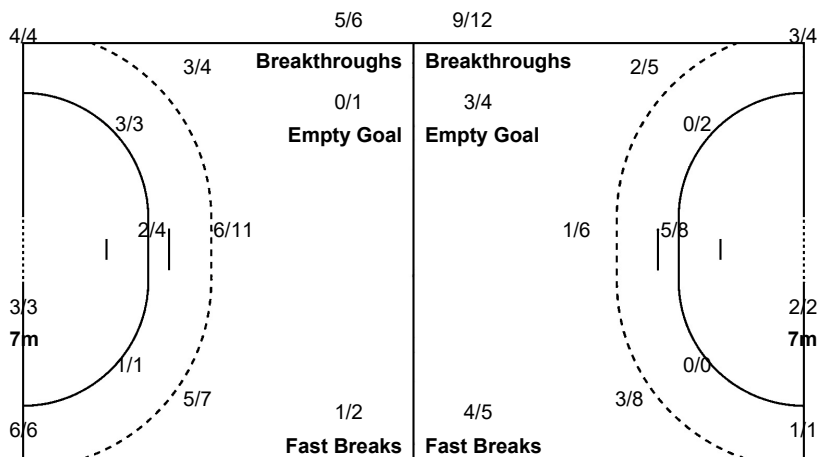

24th Women's World Championship 2019 Japan

Main Round Group I

Match Team Statistics

Match No: 90

WED 11 DEC 2019

15:00

Aqua Dome Kumamoto

NED 40 - 33 KOR

(23 - 16) (17 - 17)

Referees: NASTASE C (ROU) / STANCU S (ROU)

NED - Netherlands

Shots Distribution

Players

Goals / Shots

5 KRAMER J	6 van der HEIJDEN L	7 BONT D	8 ABBINGH L	9 NUSSER L	10 SNELDER D	12 van WETERING B
	1/1		2/2		2/3	
0/1			2/2	0/1		1/1
	2/2	1/1	3/3	3/3	1/1	
	1-Missed		1-Missed 1-Post		2-Post	

14 AMEGA D	18 DULFER K	19 FRERIKS M	24 SMEETS M	26 MALESTEIN A	30 DUIJNDAM R	33 WESTER T
	1/1		2/2	2/2	1/1	
			1/1	1/1	2/2	
			2/2	1/1		
1-Post						

48 HOUSHEER D	79 POLMAN E
	1/3
	0/1
	3/3
	2/2
	1/1
	1-Missed

Team

Goals / Shots

6/8	2/3	4/4
5/6	0/1	1/2
12/12	3/3	7/7

3-Missed 4-Post

Offence

Defence

Goalkeepers

Saves / Shots

30 DUIJNDAM R

1/1		1/1
0/1		0/3

33 WESTER T

2/4	2/4	0/7
	0/1	0/2
1/7	2/2	2/9