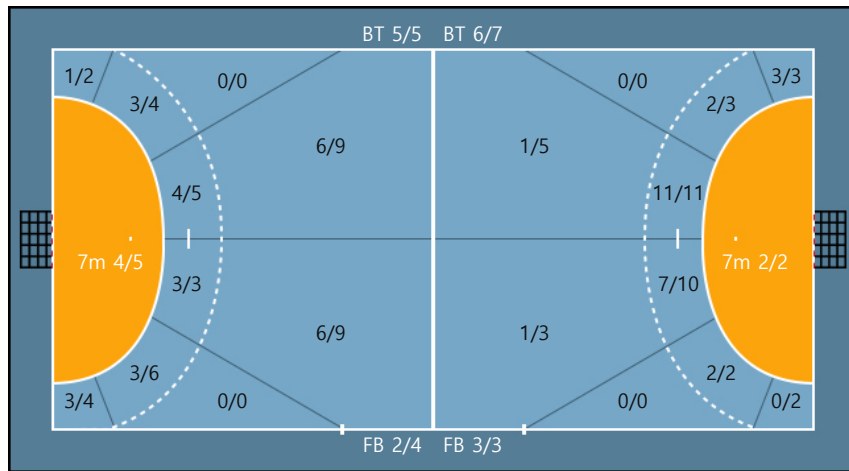

[SK 핸드볼 코리아리그(일반부)]

Shot Distribution

2020. 01. 24 18:00 대구 시민체육관

Referees : 박현진 / 정진영
Technical officer : 홍정호 / 심경섭
MVP : 22. 우빛나(서울시청)

컬러폴대구   **29**   15 : 17   **33**   **서울시청**

서울시청

Players

Goals / Shots

1. 손민지		
0/0	0/0	0/0
0/0	0/0	0/0
0/0	0/0	0/0

2. 송지영		
0/0	0/0	0/0
0/0	0/0	1/1
0/1	0/1	0/0

7. 강다혜		
1/1	0/0	3/3
0/1	0/0	0/0
3/3	1/1	1/1

9. 김이슬		
0/0	0/0	0/0
2/2	0/0	0/0
0/1	0/1	2/2

14. 이수민		
0/0	0/0	0/0
0/0	0/0	0/0
0/0	0/0	0/0

Missed: 1

15. 최수민		
0/1	0/0	0/0
1/1	0/0	0/0
0/0	0/0	0/0

16. 나혜린		
0/0	0/0	0/0
0/0	0/0	0/0
0/0	0/0	0/0

17. 김선해		
0/0	0/0	0/0
0/0	0/0	1/1
0/0	0/0	1/1

19. 양새슬		
0/0	0/0	0/0
0/0	0/0	0/0
0/0	0/0	0/0

21. 박수정		
0/0	0/0	0/0
0/0	0/0	1/1
0/0	0/0	0/0

Missed: 1

22. 우빛나		
0/0	0/0	0/0
2/2	0/0	2/4
2/3	1/2	2/2

29. 윤예진		
1/1	0/0	1/1
0/0	0/0	1/1
1/1	1/1	1/1

31. 홍순정		
0/0	0/0	0/0
0/0	0/0	0/0
0/0	0/0	0/0

93. 김은경		
0/0	0/0	0/0
0/0	0/0	0/0
0/0	0/0	0/0

Post: 2

Team

Goals / Shots

Team		
2/3	0/0	4/4
5/6	0/0	6/8
6/9	3/6	7/7

Missed: 2   Post: 2   Blocked: 0

Offense

Defense

Goalkeepers

Goals / Shots

1. 손민지		
5/6	2/3	4/5
4/5	1/1	5/5
2/2	2/2	1/3

16. 나혜린		
2/2	0/0	1/1
0/0	0/0	0/0
0/0	0/0	0/0

2Min	2 Minute Suspensions	AS	Assists	BS	Block Shots	BT	Breakthroughs	RB	Rebound
DR	Disqualification with report	RC	Red cards	FB	Fast Breaks	G/S	Goals/Shots	BD	Blocked
S/S	Saves/Shots	YC	Yellow cards	ST	Steals	TF	Technical Faults	%	Efficiency