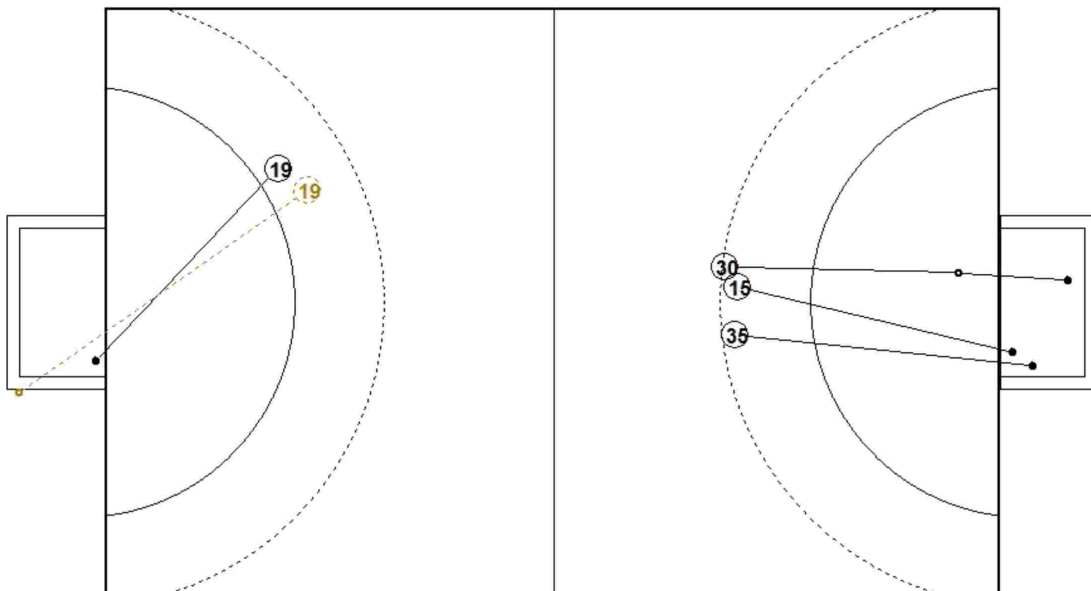

## PICTORIAL MATCH STATISTICS

HANDBALL  
MEN

SEMI-FINAL  
ROUND 7

GROUP X  
MATCH 38

SAAD AL ABDULLAH  
25-01-2020 18:00

Extra 1-1  
31 : 31

Extra 1-2  
32 : 34