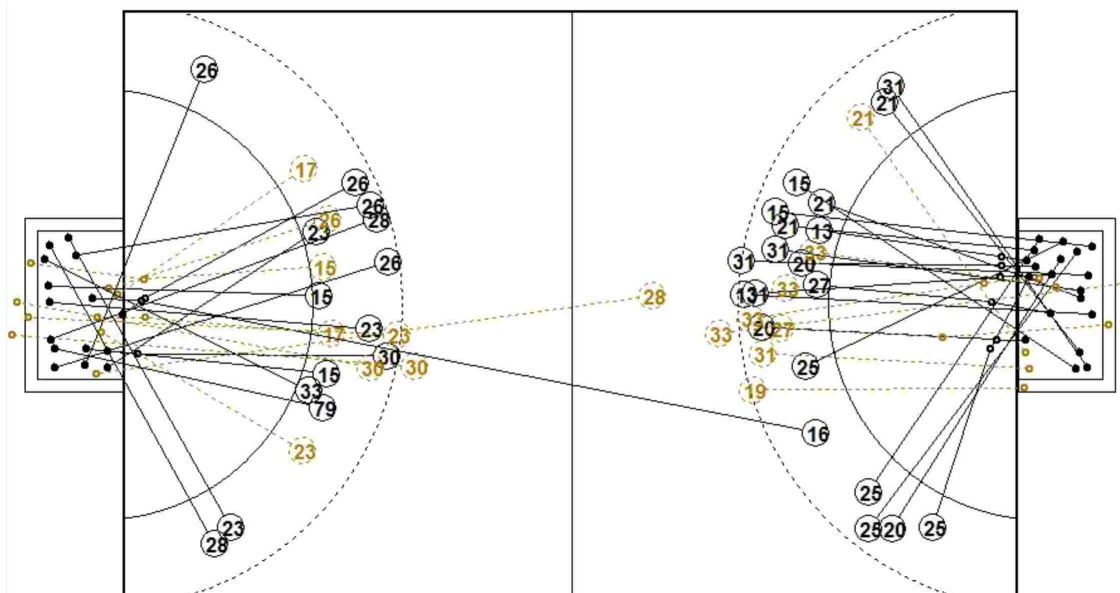

# 19 ASIAN MEN'S CHAMPIONSHIP

PHMS Pictorial Handball Match Statistics

IHF Official System

## PICTORIAL MATCH STATISTICS

HANDBALL  
MEN

SEMI-FINAL  
ROUND 7

GROUP X  
MATCH 38

SAAD AL ABDULLAH  
25-01-2020 18:00

1st Half  
16 : 19

2nd Half  
29 : 29