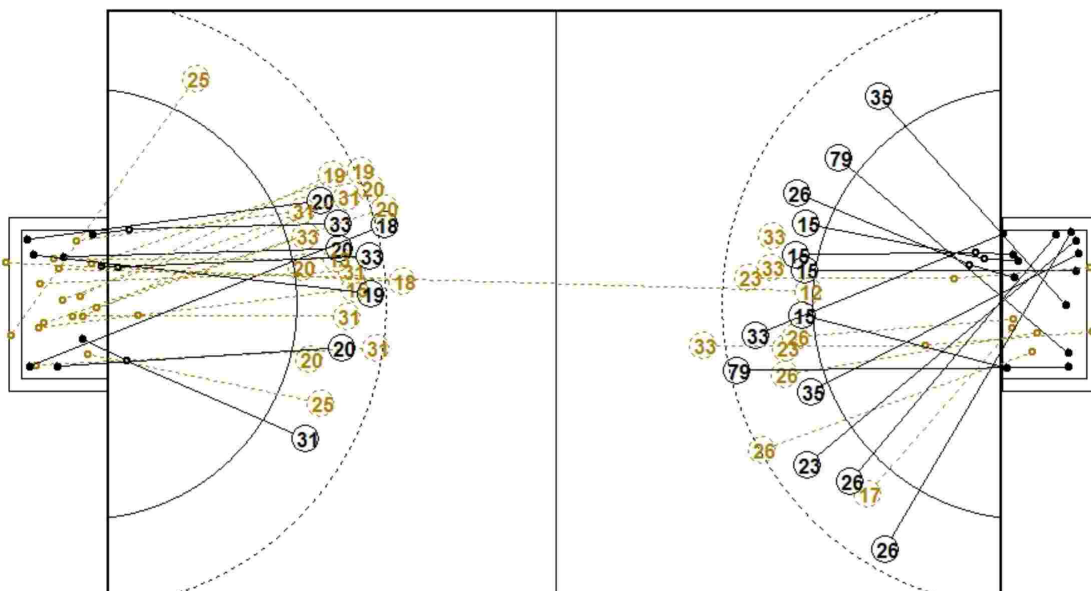

## PICTORIAL MATCH STATISTICS

HANDBALL  
MEN

SEMI-FINAL  
ROUND 7

GROUP X  
MATCH 38

SAAD AL ABDULLAH  
25-01-2020 18:00

1st Half  
16 : 19

2nd Half  
29 : 29