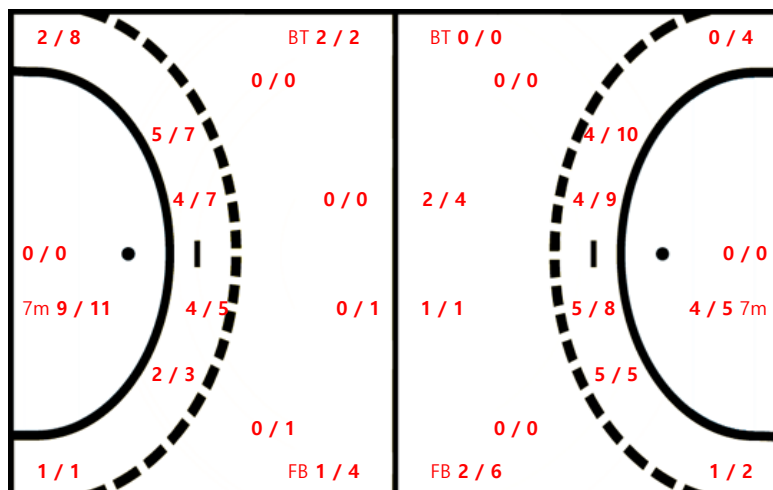

41 TOMOMI		
0 / 0	0 / 0	0 / 0
0 / 0	0 / 0	0 / 1
1 / 2	2 / 2	2 / 2

Missed: 1

Blocked: 1

Team Goals / Shots

Team		
2 / 2	1 / 2	2 / 2
0 / 1	0 / 0	2 / 4
7 / 9	6 / 8	7 / 9

Missed: 4 Post: 3 Blocked: 2

Offense

Goalkeepers Goals / Shots