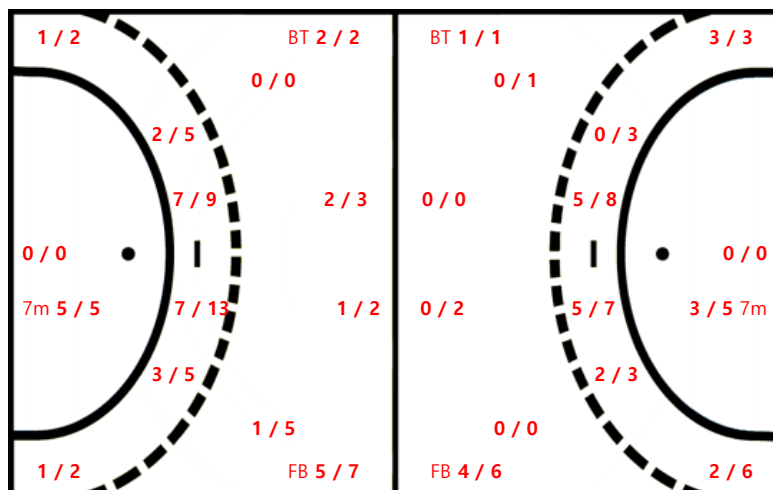

[2017 ASIAN WOMEN'S CHAMPIONSHIP]

Shot Distribution

Referees : AL MAWT / MARHOON

2017.03.22 16:30 SUWON

MVP :

KOREA 30 11:15 19:5 20 JAPAN

KOREA

Players

Goals / Shots

2 SONG JIYOUNG 0/0 0/0 0/0 0/0 0/0 0/0 0/0 0/0 0/0	5 JUNG YURA 0/0 0/0 0/0 0/0 0/1 0/1 3/3 0/0 0/0 Missed: 1	10 WON SEONPIL 0/0 0/0 0/0 0/0 0/0 0/0 0/0 0/0 0/0	11 SIMHAEIN 0/0 0/0 1/1 0/1 1/1 0/0 0/0 1/1 0/0 Missed: 2	13 RYUEUNHEE 0/0 1/1 1/1 1/1 0/0 0/0 0/2 2/3 0/0 Missed: 1 Post: 1 Blocked: 1
14 PARK JUNHEE 0/0 0/0 1/1 0/0 0/0 0/0 0/0 0/0 0/0	15 CHOISUMIN 0/0 0/0 0/0 0/0 1/1 0/1 0/0 0/0 0/0 Missed: 2	17 KIM JINYI 0/1 0/0 3/3 0/0 0/0 0/0 2/2 0/0 2/2 Missed: 1 Post: 1	18 HANMISUEL 0/0 0/0 0/0 0/0 0/0 0/0 0/0 0/0 0/0	19 JUNGJIHAE 0/0 0/0 0/0 0/0 0/0 0/0 0/0 0/0 0/0
22 SHIN EUNJOO 0/0 0/0 0/0 0/0 0/0 0/0 1/2 0/0 0/0	23 LEE MIGYEONG 1/1 0/0 1/1 0/0 0/0 1/1 0/0 0/0 1/1 Post: 1	24 GWONHANNA 0/1 0/0 0/0 0/0 0/0 0/0 2/2 0/0 2/3	27 NAM YEONGSIN 1/1 0/0 0/0 0/0 0/0 0/0 0/0 0/0 0/0	

Team Goals / Shots

Team		
2/4	1/1	7/7
1/2	2/3	1/3
8/11	3/4	5/6

Missed: 7 Post: 3 Blocked: 1

Offense

Goalkeepers Goals / Shots

12 JUHUI		
1/1	2/6	1/1
0/1	2/2	0/1
3/6	0/4	1/3

16 PARK SAEYOUNG		
0/1	0/0	0/0
0/0	0/0	0/0
0/1	1/3	0/1

2Min	2 Minute Suspensions	AS	Assists	BS	Block Shots	BT	Breakthroughs	RB	Rebound
DR	Disqualification with report	RC	Red cards	FB	Fast Breaks	G/S	Goals/Shots	BD	Blocked
S/S	Saves/Shots	YC	Yellow Cards	ST	Steals	TF	Technical Faults	%	Efficiency