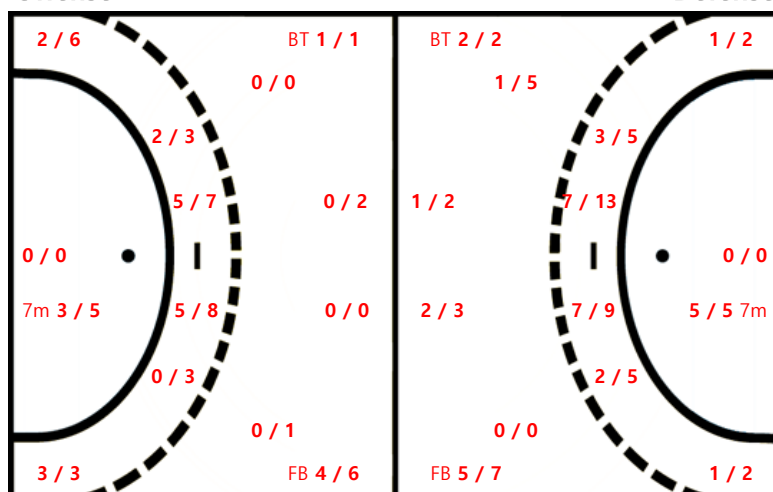

[2017 ASIAN WOMEN'S CHAMPIONSHIP]

Shot Distribution

Referees : AL MAWT / MARHOON

2017.03.22 16:30 SUWON

MVP :

JAPAN 20 ^{15:11} 5:19 30 KOREA

JAPAN

Players

Goals / Shots

3 ASUKA		
0 / 0	0 / 0	0 / 0
0 / 0	0 / 0	0 / 0
0 / 0	0 / 0	0 / 0

Missed: 1

8 MIKA		
0 / 0	0 / 0	0 / 0
0 / 0	0 / 0	0 / 0
0 / 0	0 / 0	0 / 0

13 KATSUREN		
0 / 0	0 / 0	0 / 0
0 / 0	0 / 0	0 / 0
0 / 0	0 / 0	0 / 0

14 AYA		
0 / 0	1 / 1	0 / 0
0 / 0	0 / 0	0 / 0
0 / 0	0 / 0	0 / 0

Missed: 1

15 YUI		
0 / 0	1 / 2	0 / 0
0 / 0	0 / 0	0 / 0
0 / 0	0 / 0	0 / 0

Missed: 2

Blocked: 1

18 YUKI		
0 / 0	0 / 0	0 / 1
0 / 0	0 / 0	0 / 0
0 / 0	1 / 1	0 / 0

19 AYAKA		
0 / 0	0 / 1	0 / 0
0 / 0	0 / 0	0 / 0
1 / 1	2 / 3	0 / 0

Missed: 1 Post: 1

24 NOZOMI		
0 / 0	1 / 1	0 / 0
0 / 0	0 / 0	0 / 0
0 / 0	0 / 0	1 / 1

26 ANNA		
0 / 0	0 / 0	0 / 0
0 / 0	0 / 0	0 / 0
0 / 0	0 / 0	0 / 0

27 SAYO		
0 / 0	0 / 0	0 / 0
0 / 0	0 / 0	0 / 0
2 / 3	0 / 0	0 / 0

Blocked: 2

28 SHIORI		
0 / 0	1 / 1	0 / 0
0 / 0	0 / 0	0 / 0
0 / 0	0 / 0	0 / 0

33 KAHO		
0 / 1	0 / 0	0 / 0
0 / 0	0 / 1	1 / 1
0 / 0	2 / 2	2 / 2

35 MANA		
1 / 1	0 / 0	0 / 0
0 / 0	0 / 1	0 / 0
1 / 2	0 / 0	0 / 0

Blocked: 1

41 TOMOMI		
0 / 0	0 / 0	0 / 0
1 / 1	0 / 0	0 / 0
0 / 1	1 / 1	0 / 1

Missed: 1

Team Goals / Shots

Team		
1 / 2	4 / 6	0 / 1
1 / 1	0 / 2	1 / 1
4 / 7	6 / 7	3 / 4

Missed: 6 Post: 1 Blocked: 4

Offense

Goalkeepers Goals / Shots

1 KIMIKO		
2 / 4	0 / 1	0 / 5
1 / 2	0 / 2	2 / 3
3 / 8	1 / 4	0 / 2

39 MIYUKI		
0 / 0	0 / 0	0 / 2
0 / 0	1 / 1	0 / 0
0 / 3	0 / 0	1 / 4

2Min	2 Minute Suspensions	AS	Assists	BS	Block Shots	BT	Breakthroughs	RB	Rebound
DR	Disqualification with report	RC	Red cards	FB	Fast Breaks	G/S	Goals/Shots	BD	Blocked
S/S	Saves/Shots	YC	Yellow Cards	ST	Steals	TF	Technical Faults	%	Efficiency