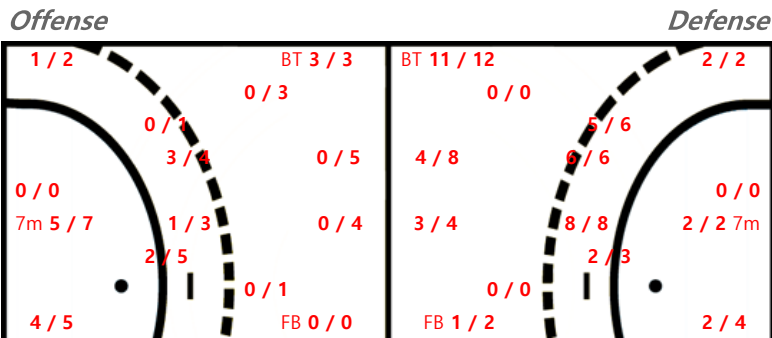

Missed: 3

Team Goals / Shots

Team		
0 / 2	0 / 1	2 / 5
1 / 2	0 / 0	3 / 4
4 / 6	3 / 7	3 / 3

Missed: 6 Post: 4 Blocked: 2

Goalkeepers Goals / Shots

16 백아연		
1 / 7	0 / 2	1 / 9
2 / 2	0 / 0	1 / 8
0 / 2	0 / 2	0 / 7