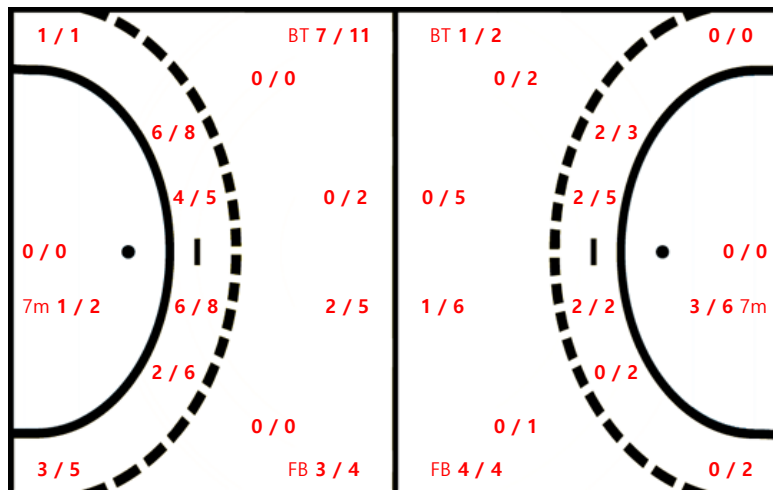

[제72회 전국종별선수권대회(고등부)]

Shot Distribution

Referees : 김민경 / 송석기

2017.04.25 15:50 삼척실내체육관

MVP :

일신여자고등학교 25 12:4 13:6 10 천안공업고등학교

일신여자고등학교

Players Goals / Shots

11 이현주		
0 / 0	0 / 0	0 / 0
0 / 0	0 / 0	0 / 0
2 / 2	0 / 0	0 / 0

Post: 2

13 윤예빈		
1 / 1	0 / 0	0 / 0
0 / 0	0 / 0	0 / 0
0 / 0	1 / 1	0 / 0

17 최서연		
0 / 0	0 / 0	0 / 0
0 / 0	0 / 0	0 / 0
0 / 0	0 / 0	0 / 0

18 황인선		
0 / 0	1 / 1	0 / 0
0 / 0	0 / 0	0 / 1
0 / 0	0 / 0	1 / 1

Blocked: 1

19 박진영		
0 / 0	0 / 0	0 / 0
0 / 0	0 / 0	1 / 1
0 / 0	0 / 0	0 / 0

21 정예영		
0 / 0	0 / 2	0 / 1
1 / 2	0 / 0	0 / 2
1 / 2	0 / 0	0 / 0

Post: 1

22 신민희		
0 / 0	0 / 0	0 / 0
0 / 0	0 / 0	0 / 0
0 / 0	0 / 0	0 / 0

23 최지해		
1 / 1	0 / 0	0 / 0
0 / 0	0 / 0	0 / 0
1 / 3	1 / 1	1 / 1

Missed: 1

24 신현진		
0 / 0	0 / 0	0 / 0
0 / 0	0 / 0	0 / 0
0 / 0	0 / 0	1 / 1

26 김하경		
0 / 0	1 / 1	0 / 0
0 / 0	0 / 0	0 / 0
2 / 2	1 / 1	0 / 0

Post: 1

31 윤주나		
0 / 0	0 / 0	0 / 0
0 / 0	0 / 0	0 / 0
0 / 0	0 / 0	0 / 0

Post: 1

33 김한령		
0 / 0	0 / 0	0 / 0
3 / 3	0 / 1	0 / 0
0 / 0	0 / 0	0 / 0

99 신다래		
1 / 1	1 / 1	0 / 0
0 / 0	1 / 1	0 / 0
0 / 0	0 / 0	1 / 1

Team Goals / Shots

Team		
3 / 3	3 / 5	0 / 1
4 / 5	1 / 2	1 / 4
6 / 9	3 / 3	4 / 4

Missed: 1 Post: 5 Blocked: 1

Offense

Goalkeepers Goals / Shots

12 정진희		
2 / 2	0 / 1	3 / 5
2 / 2	0 / 0	1 / 1
5 / 6	0 / 0	1 / 2

16 한수빈		
1 / 1	0 / 0	0 / 2
2 / 2	0 / 0	0 / 0
0 / 2	2 / 2	1 / 2

2Min	2 Minute Suspensions	AS	Assists	BS	Block Shots	BT	Breakthroughs	RB	Rebound
DR	Disqualification with report	RC	Red cards	FB	Fast Breaks	G/S	Goals/Shots	BD	Blocked
S/S	Saves/Shots	YC	Yellow Cards	ST	Steals	TF	Technical Faults	%	Efficiency