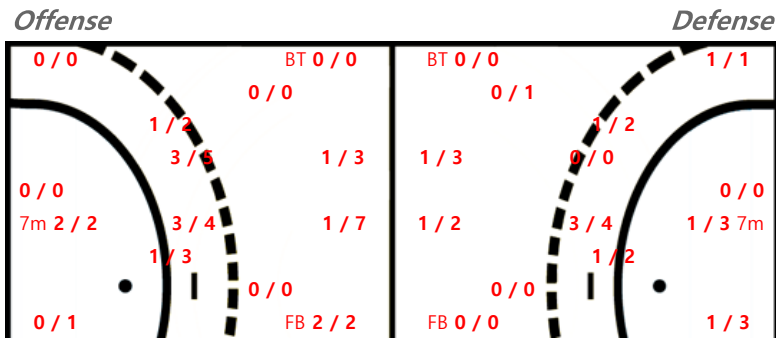

[제46회 전국소년체육대회(초등부)]

Shot Distribution

Referees : 채건수 / 구분옥

2017.05.27 10:00 선문대학교 체육관

MVP :

삼보초등학교 12 6:5 6:5 10 광주효동초등학교

삼보초등학교

Players Goals / Shots

5 이설희		
0 / 0	0 / 0	0 / 0
0 / 0	0 / 0	0 / 0
1 / 1	0 / 0	1 / 1

Missed: 1 Post: 1

7 이유민		
0 / 0	0 / 0	0 / 1
0 / 0	0 / 0	0 / 0
0 / 0	0 / 0	0 / 0

Missed: 2

10 윤희경		
2 / 4	0 / 0	1 / 2
2 / 2	0 / 0	0 / 1
1 / 2	0 / 0	1 / 1

Blocked: 2

11 연소은		
0 / 0	0 / 0	0 / 0
0 / 0	0 / 0	0 / 0
0 / 0	0 / 0	0 / 0

13 박지선		
0 / 0	0 / 0	0 / 0
0 / 0	0 / 0	0 / 0
0 / 0	0 / 0	0 / 0

18 배소울		
1 / 2	0 / 0	0 / 0
0 / 0	0 / 0	0 / 0
0 / 0	0 / 0	0 / 0

Missed: 3 Post: 1

21 정슬기		
0 / 0	0 / 0	0 / 0
0 / 0	0 / 0	0 / 0
0 / 0	0 / 0	0 / 0

22 김지선		
0 / 0	0 / 0	0 / 0
0 / 0	0 / 0	2 / 2
0 / 0	0 / 0	0 / 0

43 임나영		
0 / 0	0 / 0	0 / 0
0 / 0	0 / 0	0 / 0
0 / 0	0 / 0	0 / 0

61 유지인		
0 / 0	0 / 0	0 / 0
0 / 0	0 / 0	0 / 0
0 / 0	0 / 0	0 / 0

Team Goals / Shots

Team		
3 / 6	0 / 0	1 / 3
2 / 2	0 / 0	2 / 3
2 / 3	0 / 0	2 / 2

Missed: 6 Post: 2 Blocked: 2

Goalkeepers Goals / Shots

9 장은지		
1 / 2	0 / 0	0 / 1
1 / 2	0 / 0	1 / 2
2 / 4	1 / 2	1 / 4

2Min	2 Minute Suspensions	AS	Assists	BS	Block Shots	BT	Breakthroughs	RB	Rebound
DR	Disqualification with report	RC	Red cards	FB	Fast Breaks	G/S	Goals/Shots	BD	Blocked
S/S	Saves/Shots	YC	Yellow Cards	ST	Steals	TF	Technical Faults	%	Efficiency