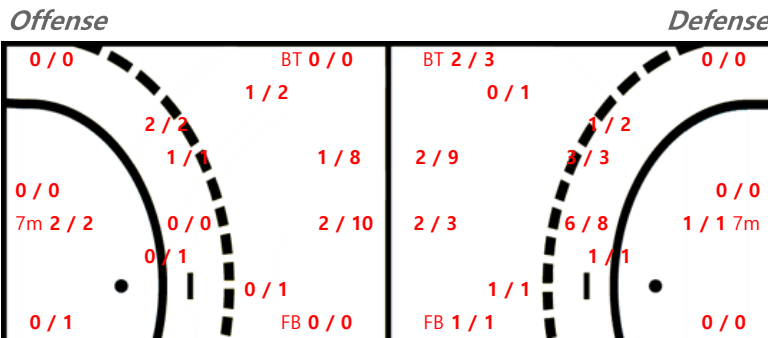

[제46회 전국소년체육대회(초등부)]

Shot Distribution

Referees : 이은하 / 이가을

2017.05.29 10:00 남서울대학교 성암문화체육관

MVP :

인천구월초등학교 9 ^{1:12} 8:5 17 천안서초등학교

인천구월초등학교

Players Goals / Shots

6 전예람		
1 / 1	0 / 0	2 / 3
0 / 0	0 / 0	0 / 0
0 / 0	0 / 0	0 / 0

Missed: 2 Blocked: 1

7 허유진		
0 / 0	0 / 0	0 / 0
0 / 0	0 / 0	0 / 0
0 / 0	0 / 0	0 / 0

8 문유진		
1 / 1	0 / 0	0 / 1
1 / 1	0 / 0	0 / 0
0 / 0	0 / 0	0 / 0

Missed: 4 Post: 2 Blocked: 1

10 임서영		
0 / 0	1 / 1	0 / 0
0 / 0	0 / 1	0 / 0
1 / 2	0 / 0	0 / 0

Missed: 4 Post: 2

12 송가현		
0 / 0	0 / 0	0 / 0
0 / 0	0 / 0	0 / 0
0 / 0	0 / 0	0 / 0

16 진민경		
0 / 0	0 / 0	0 / 0
0 / 0	0 / 0	0 / 0
0 / 0	0 / 0	0 / 0

17 허보민		
0 / 0	0 / 0	0 / 0
0 / 0	0 / 0	0 / 0
0 / 0	0 / 0	0 / 0

Missed: 1

18 허윤서		
0 / 0	0 / 0	0 / 0
1 / 1	0 / 0	1 / 1
0 / 0	0 / 0	0 / 0

20 김윤희		
0 / 0	0 / 0	0 / 0
0 / 0	0 / 0	0 / 0
0 / 0	0 / 0	0 / 0

21 최기민		
0 / 0	0 / 0	0 / 0
0 / 0	0 / 0	0 / 0
0 / 0	0 / 0	0 / 0

Team Goals / Shots

Team		
2 / 2	1 / 1	2 / 4
2 / 2	0 / 1	1 / 1
1 / 2	0 / 0	0 / 0

Missed: 11 Post: 4 Blocked: 2

Goalkeepers Goals / Shots

15 김하빈		
0 / 3	0 / 0	1 / 2
2 / 2	0 / 0	1 / 4
0 / 2	1 / 2	1 / 8

2Min	2 Minute Suspensions	AS	Assists	BS	Block Shots	BT	Breakthroughs	RB	Rebound
DR	Disqualification with report	RC	Red cards	FB	Fast Breaks	G/S	Goals/Shots	BD	Blocked
S/S	Saves/Shots	YC	Yellow Cards	ST	Steals	TF	Technical Faults	%	Efficiency