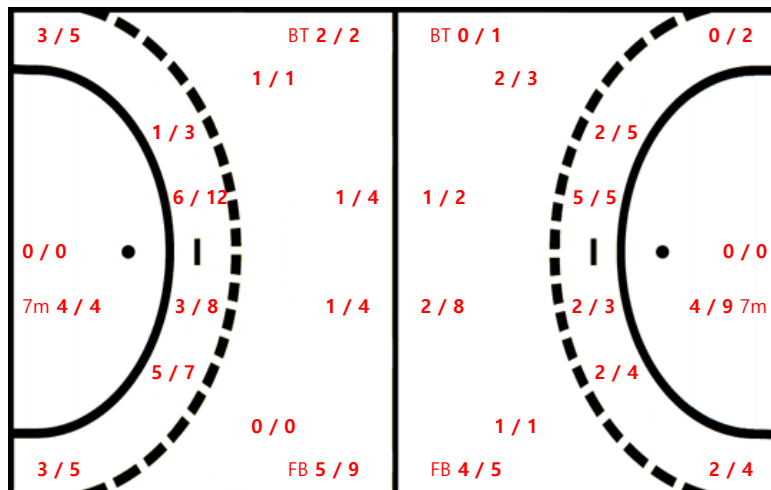

[2017 SK핸드볼코리아리그]

Shot Distribution

Referees : 김민경 / 구분옥

2017.06.04 12:00 삼척실내체육관

MVP : 손민지

SK슈가글라이더즈 28 ^{14:10} 14:13 23 경남개발공사

SK슈가글라이더즈

Players Goals / Shots

2 김선화		
0 / 0	0 / 0	0 / 0
1 / 2	0 / 0	2 / 2
1 / 1	0 / 0	2 / 2

Missed: 1 Post: 1

6 최수지		
0 / 0	0 / 0	0 / 0
0 / 0	0 / 0	0 / 3
2 / 2	1 / 1	1 / 1

Missed: 1

7 이효진		
0 / 0	0 / 0	0 / 1
0 / 0	0 / 0	0 / 0
0 / 0	0 / 0	1 / 2

Missed: 1 Blocked: 1

9 김온아		
0 / 0	0 / 0	0 / 0
0 / 0	0 / 0	0 / 0
0 / 0	0 / 0	0 / 0

13 조아람		
0 / 0	0 / 0	0 / 0
0 / 1	0 / 0	0 / 0
2 / 2	0 / 0	0 / 0

17 이하늘		
0 / 0	0 / 0	0 / 0
0 / 0	0 / 0	0 / 0
0 / 0	0 / 0	0 / 0

18 양새슬		
0 / 1	0 / 0	0 / 1
0 / 0	0 / 0	0 / 0
0 / 0	0 / 0	0 / 0

23 김민선		
0 / 0	0 / 0	0 / 0
0 / 0	0 / 0	0 / 0
0 / 0	0 / 0	0 / 0

24 최희란		
0 / 0	0 / 0	0 / 0
0 / 0	0 / 0	0 / 0
0 / 0	1 / 1	1 / 1

28 조수연		
0 / 1	0 / 0	4 / 4
0 / 0	0 / 0	2 / 3
2 / 2	0 / 2	2 / 3

Missed: 2 Post: 1 Blocked: 1

29 유소정		
1 / 1	0 / 0	0 / 0
0 / 0	0 / 0	0 / 0
0 / 1	0 / 0	2 / 2

Missed: 2 Post: 1

Team Goals / Shots

Team		
1 / 3	0 / 0	4 / 6
1 / 3	0 / 0	4 / 8
7 / 8	2 / 4	9 / 11

Missed: 7 Post: 3 Blocked: 2

Offense

Defense

Goalkeepers Goals / Shots

1 손민지		
3 / 5	1 / 1	1 / 2
3 / 5	0 / 0	0 / 0
3 / 6	3 / 4	2 / 4

12 용세라		
1 / 1	0 / 3	0 / 1
0 / 0	0 / 0	0 / 0
1 / 3	0 / 1	0 / 0

16 장수인		
0 / 2	0 / 0	0 / 0
0 / 0	0 / 0	0 / 0
0 / 1	0 / 1	0 / 1

2Min	2 Minute Suspensions	AS	Assists	BS	Block Shots	BT	Breakthroughs	RB	Rebound
DR	Disqualification with report	RC	Red cards	FB	Fast Breaks	G/S	Goals/Shots	BD	Blocked
S/S	Saves/Shots	YC	Yellow Cards	ST	Steals	TF	Technical Faults	%	Efficiency