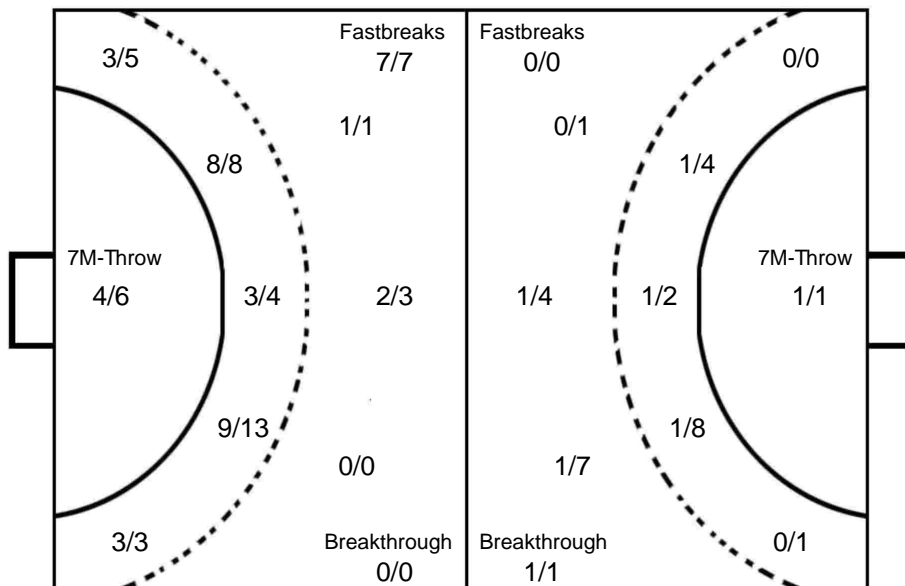

7TH ASIAN WOMEN'S YOUTH CHAMPIONSHIP

PHMS Pictorial Handball Match Statistics

IHF Official System

MATCH SHOT REPORT

HANDBALL
WOMEN'S YOUTH

PRELIMINARY
ROUND 3

GROUP X
MATCH 8

POPKI STADIUM CIBUBUR
22-08-2017 17:00

KOREA

7 KIM Jihyun

1		1
	1	

Post - 0 Miss - 0 Block - 0

8 KIM Sumin

		1
1		

Post - 0 Miss - 0 Block - 0

9 AHN Yebin

3		

Post - 0 Miss - 0 Block - 0

10 KIM Hagyeong

2		1

Post - 1 Miss - 0 Block - 0

11 LEE Minji

1	1	

Post - 0 Miss - 0 Block - 0

12 YEO Dahee

Post - 0 Miss - 0 Block - 0

13 LEE Yeeun

1		1

Post - 0 Miss - 0 Block - 0

14 JUNG Ji in

		1
1		
1		

Post - 0 Miss - 0 Block - 0

16 LEE Minji

Post - 0 Miss - 0 Block - 0

17 PARK Soojeong

1		
		1

Post - 0 Miss - 0 Block - 0

18 KIM Geumjeong

1		
	1	1

Post - 1 Miss - 1 Block - 0

19 SON Minkyoung

1		
1		1

Post - 0 Miss - 1 Block - 0

21 YUN Yejin

1		
	1	1
2		1

Post - 1 Miss - 0 Block - 0

22 LEE Daeun

Post - 0 Miss - 0 Block - 0

23 WOO Bitna

1		1
		5

Post - 0 Miss - 0 Block - 0

27 PARK Soyoun

1		

Post - 0 Miss - 0 Block - 0

12 YEO Dahee

	1/1	
	0/1	0/1
0/1	1/1	

16 LEE Minji

0/1	2/2	1/1
2/4	1/1	3/3
1/2	1/1	2/2

14 YAU TSZ CHING

0/3	1/1	
1/6	1/3	0/2
1/4	0/2	0/4

59 MAN CHEUK LAM

0/1		0/1
0/4		0/4
0/4		1/6

HONG KONG

2 CHAN HOI TUNG

Post - 0 Miss - 0 Block - 0

3 WONG CHAU TING

Post - 0 Miss - 0 Block - 0

7 NG WAI YAN

Post - 1 Miss - 0 Block - 0

8 LIU HOI LAM

Post - 0 Miss - 0 Block - 0

9 HUNG SIN YU

1		
2		1

Post - 0 Miss - 3 Block - 0

13 HUI CHING LAM

Post - 0 Miss - 0 Block - 0

14 YAU TSZ CHING

Post - 0 Miss - 0 Block - 0

15 NG KA NI

Post - 0 Miss - 0 Block - 0

16 TSANG YUEN LAM

	1	
1		

Post - 0 Miss - 1 Block - 0

21 LI LOK YEE

Post - 0 Miss - 0 Block - 0

22 LAM Wing tung

Post - 0 Miss - 0 Block - 0

25 LAU HIU CHING

Post - 1 Miss - 0 Block - 0

44 CHUNG WING YI

Post - 1 Miss - 0 Block - 0

59 MAN CHEUK LAM

Post - 0 Miss - 0 Block - 0

85 WONG SZE KI

Post - 0 Miss - 0 Block - 0

99 LI TSZ YAN

1		

Post - 0 Miss - 0 Block - 0