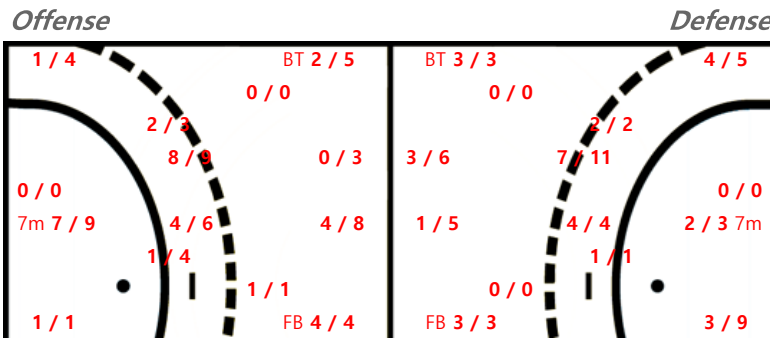

Missed: 2

Blocked: 3

23 강은서		
0 / 0	0 / 0	0 / 0
2 / 2	0 / 1	0 / 0
2 / 2	0 / 0	0 / 0

Post: 1 Blocked: 1

Team Goals / Shots

Team		
2 / 3	0 / 1	6 / 8
4 / 7	0 / 1	3 / 4
6 / 8	5 / 7	3 / 4

Missed: 3 Post: 2 Blocked: 4