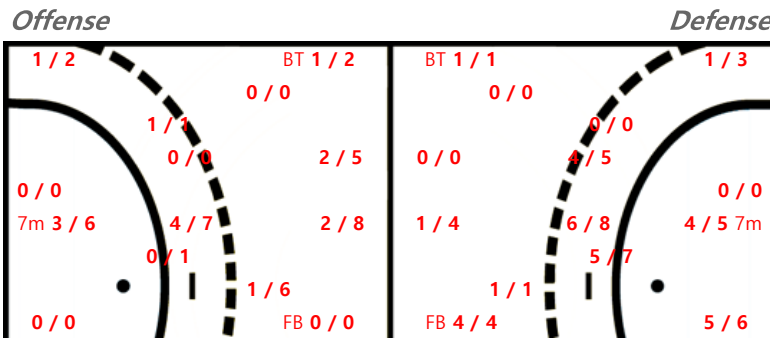

[2018 협회장배전국중고선수권대회 (중등부)]

Shot Distribution

Referees : 이은하 / 이가을

2018.03.16 11:00 성희여고체육관

MVP :

정신여자중학교 14 4 : 15 10 : 12 27 양덕여자중학교

정신여자중학교

Players Goals / Shots

2 우은채		
0 / 0	0 / 0	0 / 0
0 / 0	0 / 0	0 / 0
0 / 0	0 / 0	1 / 1

Post: 1

7 신제나		
0 / 0	0 / 0	0 / 0
0 / 0	0 / 0	0 / 0
0 / 0	1 / 1	0 / 1

9 강다연		
0 / 0	0 / 0	0 / 0
0 / 0	0 / 0	0 / 0
0 / 0	0 / 0	0 / 0

10 유현정		
0 / 0	0 / 0	0 / 0
0 / 0	0 / 0	0 / 0
0 / 0	0 / 0	2 / 2

20 유현욱		
2 / 2	0 / 0	0 / 4
2 / 3	0 / 0	0 / 1
2 / 2	0 / 0	0 / 0

Missed: 3 Post: 1

22 이수정		
2 / 3	0 / 2	1 / 2
0 / 3	0 / 0	0 / 1
1 / 1	0 / 0	0 / 1

Missed: 1 Blocked: 1

Team Goals / Shots

Team		
4 / 5	0 / 2	1 / 6
2 / 6	0 / 0	0 / 2
3 / 3	1 / 1	3 / 5

Missed: 4 Post: 2 Blocked: 1

Goalkeepers Goals / Shots

1 권다인		
1 / 6	0 / 1	0 / 2
1 / 3	0 / 0	4 / 6
1 / 8	0 / 1	0 / 5

12 김나림		
0 / 1	0 / 0	0 / 0
0 / 0	0 / 0	0 / 0
0 / 0	0 / 1	0 / 0

2Min	2 Minute Suspensions	AS	Assists	BS	Block Shots	BT	Breakthroughs	RB	Rebound
DR	Disqualification with report	RC	Red cards	FB	Fast Breaks	G/S	Goals/Shots	BD	Blocked
S/S	Saves/Shots	YC	Yellow Cards	ST	Steals	TF	Technical Faults	%	Efficiency