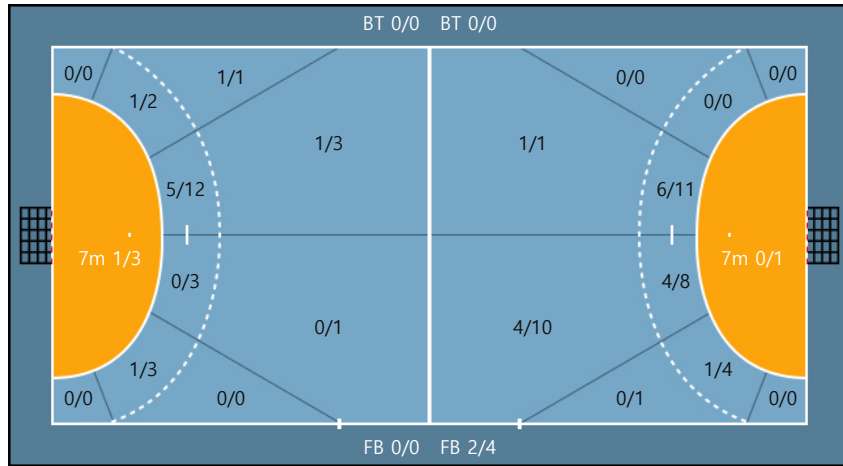

[제 15회 태백산기전국종합대회(초등부)]

Shot Distribution

2018. 07. 15 11:00 황지여중체육관

Referees : 배성현 / 김현철
Technical officer : 김석주 / 모종규
MVP : -

천안성정초등학교 10   4 : 10   16   천안서초등학교
천안성정초등학교   6 : 6

Players
Goals / Shots

2. 배하람		
0/0	0/0	0/0
0/0	0/0	0/0
0/0	0/0	0/0

3. 이수진		
0/0	0/0	0/0
0/0	0/0	0/0
0/0	0/0	0/0

4. 임유나		
0/0	0/0	0/0
0/0	0/0	0/0
0/0	0/0	0/0

5. 문채빈		
0/1	0/0	0/0
0/0	0/0	1/1
0/0	0/0	0/0

6. 박수민		
0/0	0/0	0/0
0/0	0/0	0/0
0/0	0/1	0/0

Missed: 1

Missed: 5

7. 정우경		
0/0	0/0	0/0
0/0	0/0	0/0
0/0	0/0	0/0

9. 유다혜		
2/3	1/3	0/0
0/0	0/0	0/0
0/0	0/0	1/1

Post: 1

10. 김지우		
1/1	0/1	0/0
0/0	0/2	0/1
1/1	0/0	0/0

Post: 1

11. 유은아		
0/0	0/0	1/1
0/0	0/0	0/0
1/1	0/0	1/2

12. 송예나		
0/0	0/0	0/0
0/0	0/0	0/0
0/0	0/0	0/0

Team
Goals / Shots

Team		
3/5	1/4	1/1
0/0	0/2	1/2
2/2	0/1	2/3

Missed: 6   Post: 2   Blocked: 0

Offense

Defense

Goalkeepers
Goals / Shots

12. 송예나		
1/1	1/3	4/5
0/0	0/1	2/4
3/3	0/1	5/6

2Min	2 Minute Suspensions	AS	Assists	BS	Block Shots	BT	Breakthroughs	RB	Rebound
DR	Disqualification with report	RC	Red cards	FB	Fast Breaks	G/S	Goals/Shots	BD	Blocked
S/S	Saves/Shots	YC	Yellow cards	ST	Steals	TF	Technical Faults	%	Efficiency