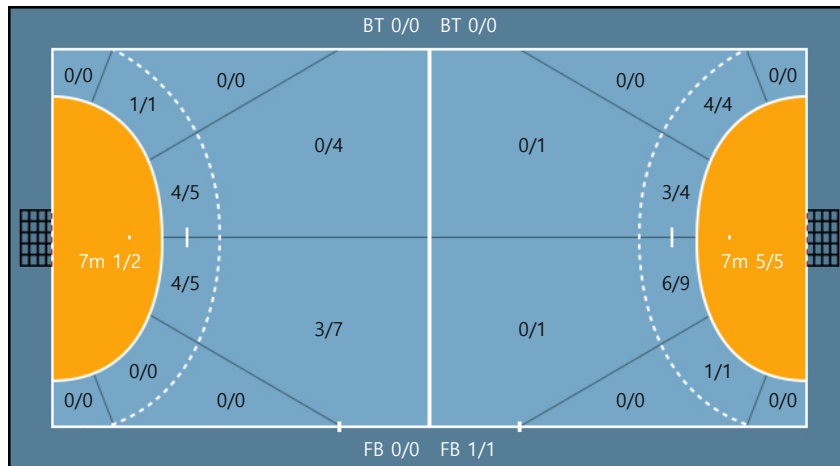

Post: 1

Team

Goals / Shots

Team		
5/5	0/1	4/7
1/2	0/0	2/2
1/1	0/0	1/2

Missed: 2 Post: 3 Blocked: 0

**Offense**

**Defense**

Goalkeepers