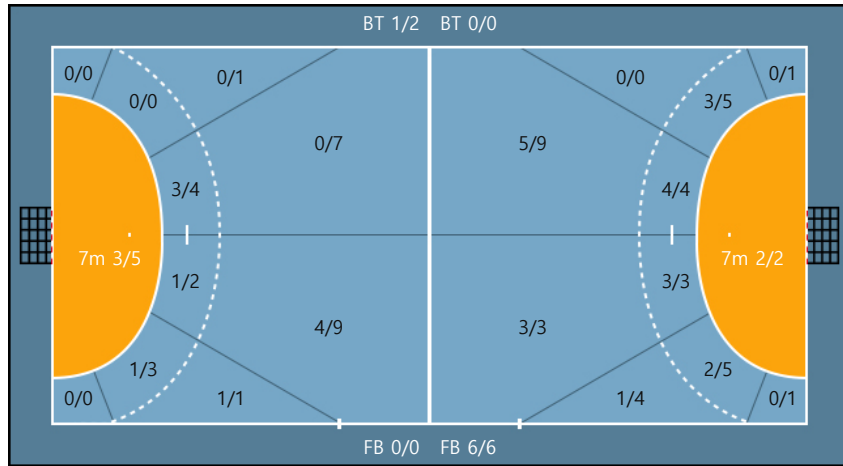

[제 15회 태백산기전국종합대회(고등부)]

Shot Distribution

2018. 07. 14 11:20 고원체육관

Referees : 강경택 / 김도연
Technical officer : 김국환 / 오세일
MVP : -

동방고등학교 23   11 : 6   **13**   **백제고등학교**
12 : 7

백제고등학교

Players
Goals / Shots

7. 정아라			9. 서인경			10. 오서윤			11. 정지영			12. 박은지		
0/0	0/0	0/0	0/1	0/0	1/1	0/0	0/0	2/2	0/1	0/0	0/0	0/0	0/0	0/0
0/0	0/0	0/0	0/0	0/0	0/2	0/0	0/0	0/0	1/1	0/0	0/1	0/0	0/0	0/0
0/0	0/0	0/0	1/1	0/0	1/2	0/0	0/0	0/0	1/2	0/0	3/4	0/0	0/0	0/0
			Missed: 5						Post: 1					
14. 김은별			15. 김수빈			17. 김가은			21. 고희민					
0/0	0/0	0/0	0/1	0/0	1/1	0/0	0/0	0/0	0/0	0/0	0/0			
0/0	0/0	0/0	0/0	0/0	0/0	1/2	0/0	0/0	0/0	0/0	0/0			
0/0	0/0	0/0	0/1	0/0	0/0	0/0	0/0	1/2	0/0	0/0	0/0			
						Post: 1								

Team
Goals / Shots

Team		
0/3	0/0	4/4
2/3	0/0	0/3
2/4	0/0	5/8

Missed: 5   Post: 2   Blocked: 0

Offense

Defense

Goalkeepers
Goals / Shots

12. 박은지		
7/7	0/0	5/7
2/6	0/0	0/1
6/8	0/0	3/3

2Min	2 Minute Suspensions	AS	Assists	BS	Block Shots	BT	Breakthroughs	RB	Rebound
DR	Disqualification with report	RC	Red cards	FB	Fast Breaks	G/S	Goals/Shots	BD	Blocked
S/S	Saves/Shots	YC	Yellow cards	ST	Steals	TF	Technical Faults	%	Efficiency