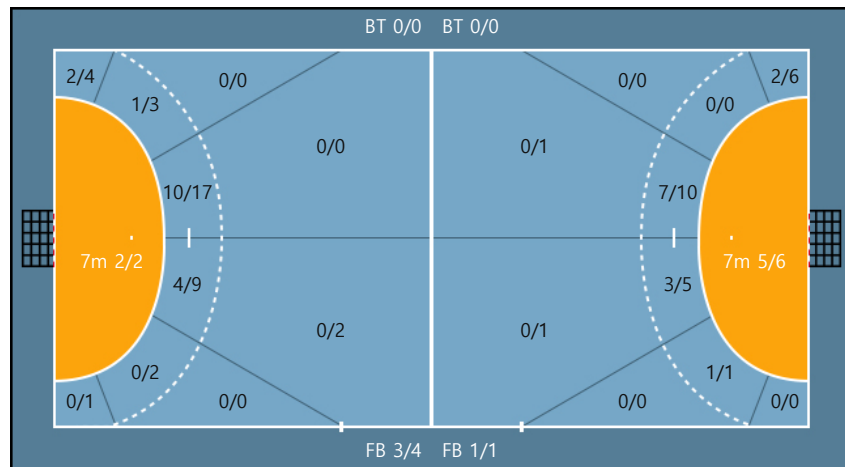

[제 15회 태백산기전국종합대회(중등부)]

Referees : 이가을 / 이은하

Technical officer : 이상호 / 장면호 /

MVP : -

Shot Distribution

2018. 07. 17 10:00 황지정산고체육관

휘경여자중학교 19   8 : 5   **18**   **정신여자중학교**

휘경여자중학교

Players

Goals / Shots

7. 박수정		
0/0	0/0	0/0
1/1	0/0	0/2
0/0	0/0	0/0

9. 신서연		
0/0	0/0	1/3
0/0	0/0	0/0
0/0	0/0	1/1

12. 도현경		
0/0	0/0	0/0
0/0	0/0	0/0
0/0	0/0	0/0

13. 정은유		
0/0	0/0	0/0
0/0	0/0	1/1
1/1	0/0	0/1

14. 신예원		
0/0	0/0	0/0
0/0	0/1	1/1
0/1	0/0	0/0

Post: 1

15. 김지우		
0/0	0/0	0/0
0/0	0/0	0/0
0/0	0/0	0/0

18. 김연제		
0/1	0/0	0/0
1/3	1/2	2/2
1/2	0/0	2/4

Post: 1

19. 김연우		
0/0	0/0	1/1
0/0	1/3	2/2
0/0	0/0	2/2

Missed: 1 Post: 2

Team

Goals / Shots

Team		
0/1	0/0	2/4
2/4	2/6	6/8
2/4	0/0	5/8

Missed: 1 Post: 4 Blocked: 0

Offense

Defense

Goalkeepers

Goals / Shots

12. 도현경		
4/4	1/1	1/5
0/2	1/1	4/4
2/3	3/4	2/3

2Min	2 Minute Suspensions	AS	Assists	BS	Block Shots	BT	Breakthroughs	RB	Rebound
DR	Disqualification with report	RC	Red cards	FB	Fast Breaks	G/S	Goals/Shots	BD	Blocked
S/S	Saves/Shots	YC	Yellow cards	ST	Steals	TF	Technical Faults	%	Efficiency