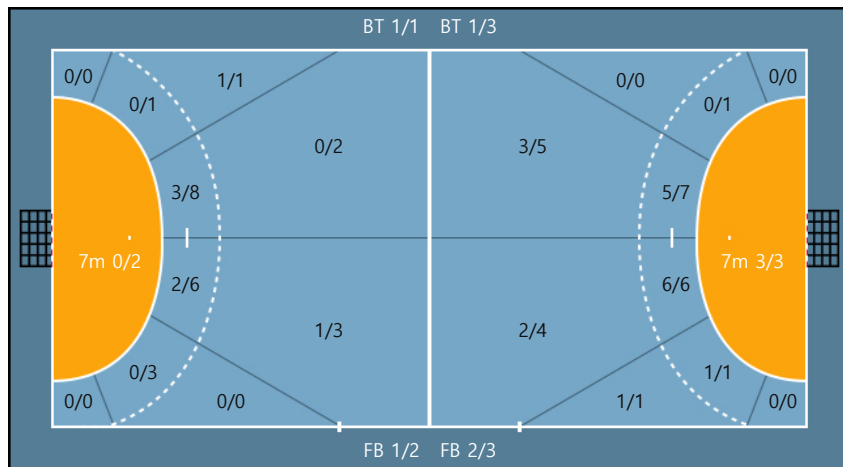

[제 15회 태백산기전국종합대회(초등부)]

Referees : 광재진 / 서태웅

Technical officer : 장인익 / 강태구

MVP : -

Shot Distribution

2018. 07. 17 11:00 황지여중체육관

무안초등학교 21   11 : 3   7   **인천송현초등학교**

인천송현초등학교

Players

Goals / Shots

1. 공다정		
0/0	0/0	0/0
0/0	0/0	0/0
0/0	0/0	0/0

6. 조은경		
0/1	0/0	0/0
0/0	0/0	1/2
0/0	0/0	1/1

7. 김보경		
0/0	0/0	0/0
0/0	0/0	0/0
0/0	0/0	0/0

10. 박세은		
0/0	0/0	0/0
0/0	0/0	0/0
1/1	0/0	1/1

11. 인수현		
0/0	0/0	0/0
0/0	0/0	0/0
0/0	0/0	0/0

Missed: 1 Blocked: 1

Missed: 3

19. 광도은		
0/0	0/0	0/2
0/0	0/0	0/0
0/0	0/0	0/0

20. 박소은		
0/0	0/1	0/0
0/0	0/1	1/3
1/1	0/0	0/0

21. 조연서		
0/0	0/1	1/1
0/0	0/0	0/0
0/0	0/0	0/0

55. 이주은		
0/1	0/1	0/0
0/0	0/2	0/0
0/0	0/0	0/0

Post: 1

Missed: 1

Team

Goals / Shots

Team		
0/2	0/3	1/3
0/0	0/3	2/5
2/2	0/0	2/2

Missed: 5 Post: 1 Blocked: 1

Offense

Defense

Goalkeepers

Goals / Shots

1. 공다정		
5/6	0/2	1/1
2/2	0/2	3/3
6/7	0/0	4/4

2Min	2 Minute Suspensions	AS	Assists	BS	Block Shots	BT	Breakthroughs	RB	Rebound
DR	Disqualification with report	RC	Red cards	FB	Fast Breaks	G/S	Goals/Shots	BD	Blocked
S/S	Saves/Shots	YC	Yellow cards	ST	Steals	TF	Technical Faults	%	Efficiency