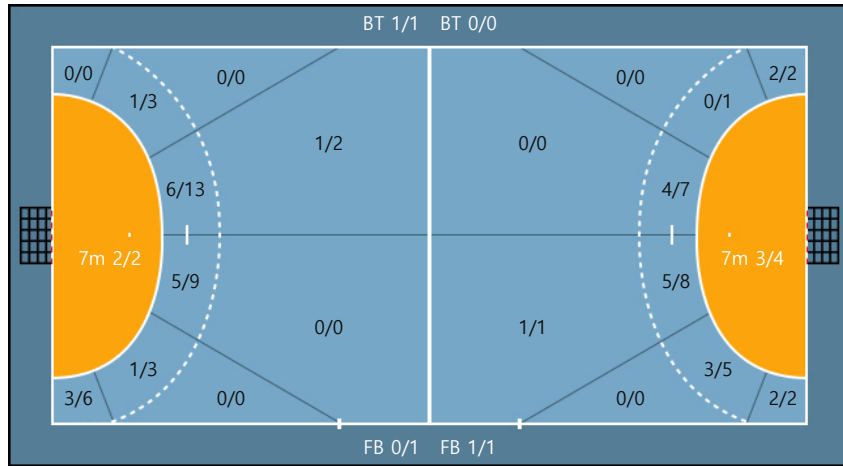

33. 김단비		
0/0	0/0	0/1
0/0	0/0	1/4
1/1	0/0	2/2

Missed: 3 Post: 1

Team

Goals / Shots

Team		
0/1	0/0	2/3
0/1	0/0	4/9
5/8	3/3	5/5

Missed: 6 Post: 2 Blocked: 0

**Offense**

**Defense**