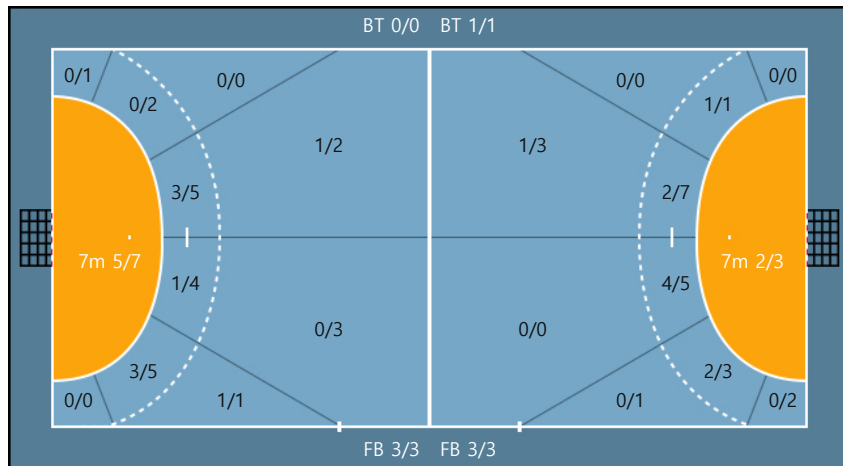

[제 15회 태백산기전국종합대회(초등부)]

Shot Distribution

2018. 07. 14 10:00 황지여중체육관

Referees : 이가을 / 이은하
Technical officer : 윤종택 / 이항걸
MVP : -

경주초등학교 12 7 : 6 14 무안초등학교
5 : 8

무안초등학교

Players
Goals / Shots

1. 조은솔	2. 권연지	3. 배주희	7. 임지수	9. 정세희
0/0 0/0 0/0	0/0 0/0 1/1	0/0 0/0 0/0	0/0 0/0 1/1	0/0 0/0 0/0
0/0 0/0 0/0	0/1 0/0 0/0	0/0 0/0 0/0	0/1 0/0 1/1	0/0 0/0 0/0
0/0 0/0 0/0	0/0 0/0 1/2	0/0 0/0 0/0	2/2 0/0 1/2	0/0 0/0 0/0
	Missed: 1		Post: 1	
10. 박희원	12. 김미소	16. 최서연	17. 서아영	18. 이예은
0/0 0/0 0/0	0/0 0/0 0/0	0/0 0/0 0/0	0/0 0/1 0/1	0/0 0/0 0/0
0/0 0/0 0/0	0/0 0/0 0/0	0/0 0/0 0/0	0/1 0/0 0/2	0/0 0/0 0/0
0/1 0/0 0/0	0/0 0/0 0/0	0/1 0/0 0/1	0/0 1/1 2/2	0/0 0/0 0/0
			Missed: 2	
19. 김태희	20. 박규리	27. 배현주		
0/0 0/0 0/0	0/0 0/0 0/0	0/0 0/0 0/0		
0/0 0/0 0/0	0/0 0/0 0/0	0/0 0/0 0/0		
0/0 0/0 0/0	0/0 0/0 0/0	3/3 0/0 1/1		

Team
Goals / Shots

Team		
0/0	0/1	2/3
0/3	0/0	1/3
5/7	1/1	5/8
Missed: 3 Post: 1 Blocked: 0		

Offense

Defense

Goalkeepers
Goals / Shots

12. 김미소		
1/3	0/2	2/5
0/0	0/0	1/2
5/6	1/1	2/3

2Min	2 Minute Suspensions	AS	Assists	BS	Block Shots	BT	Breakthroughs	RB	Rebound
DR	Disqualification with report	RC	Red cards	FB	Fast Breaks	G/S	Goals/Shots	BD	Blocked
S/S	Saves/Shots	YC	Yellow cards	ST	Steals	TF	Technical Faults	%	Efficiency