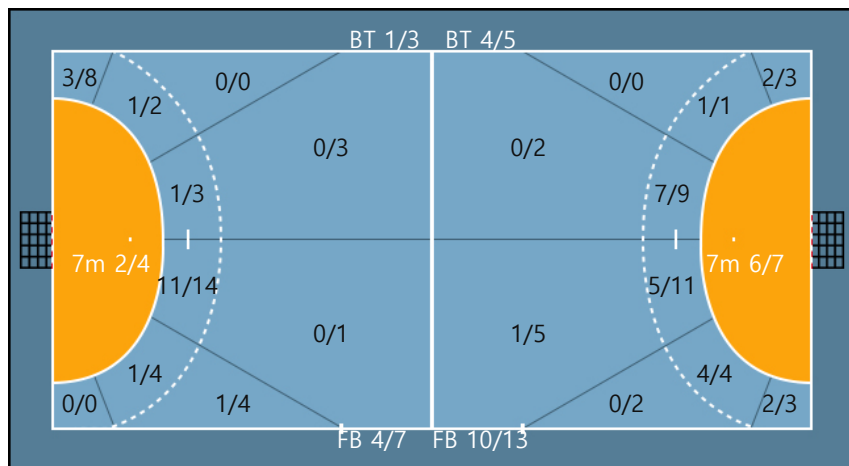

[SK 핸드볼 코리아리그(일반부)]

Shot Distribution

2018. 11. 10 15:00 마산실내체육관

Referees : 채건수 / 이은하
Technical officer : 이근희 / 심경섭
MVP : 9. 정가희(부산시설공단)

경남개발공사

20

11 : 16
9 : 12

28

부산시설공단

경남개발공사

Players

Goals / Shots

4. 전나영		
0/0	0/0	0/1
0/0	0/0	0/0
1/1	0/0	2/4

Post: 1

7. 이가현		
0/0	0/0	0/0
0/0	0/0	0/0
0/0	0/0	0/0

9. 김정은		
0/0	0/0	0/0
0/0	0/0	0/0
0/0	0/0	0/0

10. 이선민		
0/0	0/0	0/0
0/0	0/0	0/0
0/0	0/0	0/1

11. 김진이		
0/1	0/0	0/0
0/0	0/1	0/0
2/4	0/0	0/0

Missed: 1

12. 박새영		
0/0	0/0	0/0
0/0	0/0	0/0
0/0	0/0	0/0

Missed: 1

14. 김주영		
0/0	0/0	0/0
0/0	0/0	0/0
0/0	0/0	0/0

16. 여지원		
0/0	0/0	0/0
0/0	0/0	0/0
0/0	0/0	0/0

19. 김혜진		
2/2	0/0	0/1
0/1	0/0	0/0
1/1	0/0	0/0

Missed: 2 Post: 1

21. 김보은		
0/0	0/0	0/1
0/0	0/0	0/0
5/5	0/0	4/4

Post: 3

22. 강주빈		
1/1	0/0	0/1
0/0	0/0	0/0
0/0	0/0	2/3

24. 이설화		
0/0	0/0	0/0
0/0	0/0	0/0
0/0	0/0	0/0

27. 박하얀		
0/0	0/0	0/0
0/0	0/0	0/0
0/0	0/0	0/1

Blocked: 1

Team

Goals / Shots

Team		
3/4	0/0	0/4
0/1	0/1	0/0
9/11	0/0	8/13

Missed: 4 Post: 5

Blocked: 1

Offense

Defense

Goalkeepers

Goals / Shots

12. 박새영		
4/4	1/1	7/8
0/1	0/1	2/3
6/6	2/2	5/10

16. 여지원		
0/0	0/0	0/0
0/0	0/0	0/1
0/0	0/0	1/1