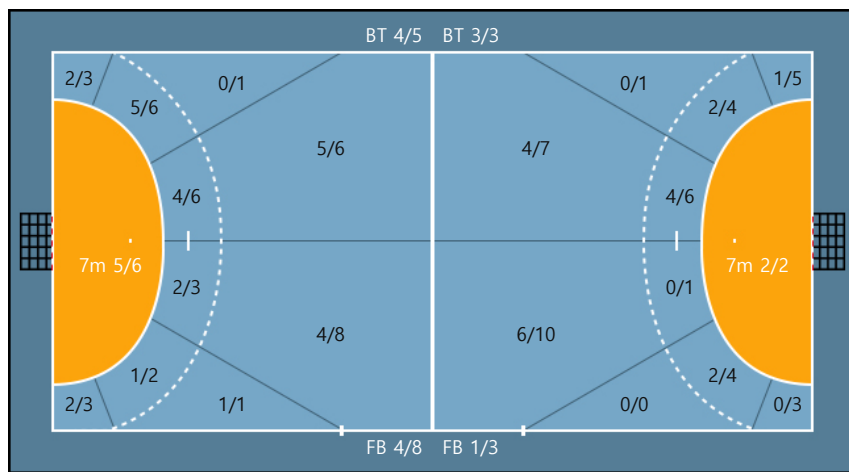

[SK 핸드볼 코리아리그(일반부)]

Shot Distribution

2019. 02. 03 17:00 삼척실내체육관

Referees : 이은하 / 이가을
Technical officer : 김석주 / 홍정호
MVP : 25. 정유라(컬러풀대구)

광주도시공사   **21**   11 : 15   **31**   **컬러풀대구**

컬러풀대구

Players

Goals / Shots

1. 심현지		
0/0	0/0	0/0
0/0	0/0	0/0
0/0	0/0	0/0

7. 박지원		
0/0	0/0	0/0
0/0	0/0	0/0
1/1	2/2	0/2

10. 송은아		
0/0	0/0	0/0
0/0	0/0	0/0
0/0	0/0	0/0

12. 박소리		
0/0	0/0	0/0
0/0	0/0	0/0
0/1	0/0	0/0

17. 윤지민		
0/0	0/0	0/0
0/0	0/0	0/0
0/0	0/0	0/0

Missed: 1

19. 원미나		
0/0	1/1	0/1
1/1	0/0	0/1
0/0	0/0	1/1

20. 황은진		
0/0	0/0	0/0
0/0	0/0	0/0
0/0	0/0	0/0

21. 조하람		
0/1	0/0	0/0
0/0	0/0	0/0
2/2	3/4	1/1

22. 노하늘		
0/0	0/0	0/0
0/0	0/0	0/0
0/0	0/0	0/0

23. 김아영		
0/0	1/1	1/1
0/1	0/0	0/0
1/1	2/3	1/1

Missed: 1 Blocked: 1

24. 김혜원		
0/0	1/1	0/0
0/1	0/0	0/0
0/0	0/0	1/1

25. 정유라		
1/1	0/0	0/1
3/3	0/0	0/0
2/2	1/1	3/3

27. 이다현		
0/0	0/0	0/0
0/0	0/0	0/0
0/1	0/1	1/1

Blocked: 1

Team

Goals / Shots

Team		
1/2	3/3	1/3
4/6	0/0	0/1
6/8	8/11	8/10

Missed: 2 Post: 0 Blocked: 2

Offense

Defense

Goalkeepers

Goals / Shots

1. 심현지		
3/3	1/2	3/5
1/3	0/0	1/4
3/3	0/0	1/1

12. 박소리		
0/0	0/0	2/2
1/3	0/0	1/2
2/3	1/3	1/1

2Min	2 Minute Suspensions	AS	Assists	BS	Block Shots	BT	Breakthroughs	RB	Rebound
DR	Disqualification with report	RC	Red cards	FB	Fast Breaks	G/S	Goals/Shots	BD	Blocked
S/S	Saves/Shots	YC	Yellow cards	ST	Steals	TF	Technical Faults	%	Efficiency