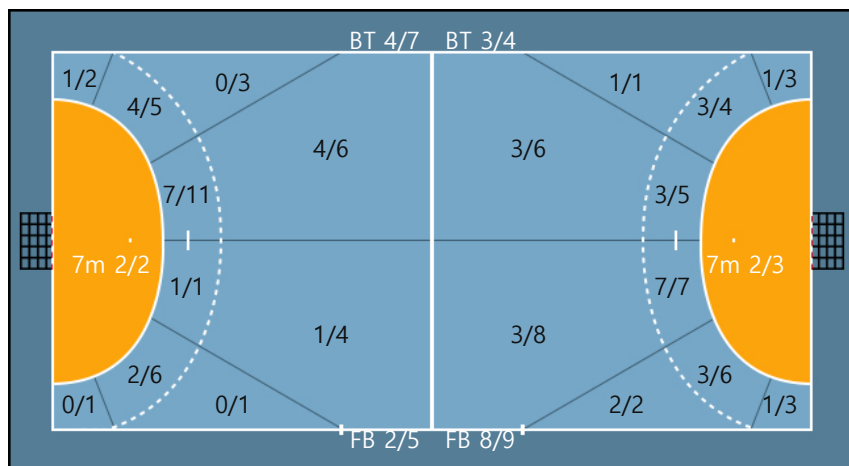

Team

Goals / Shots

Team		
5/7	0/0	4/5
0/0	0/2	2/3
7/8	0/0	4/8

Missed: 5 Post: 4

Blocked: 6

Offense

Defense

Goalkeepers