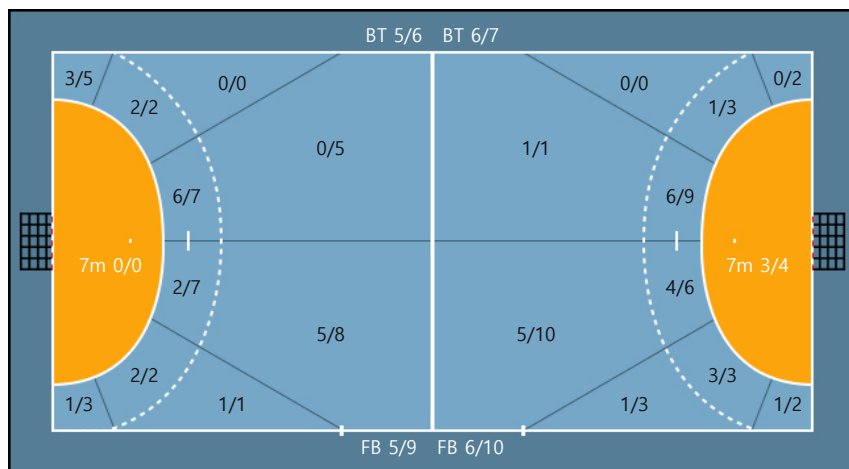

[SK 핸드볼 코리아리그(일반부)]

Shot Distribution

2019. 03. 17 18:00 청주국민생활관

Referees : 이형철 / 이가을
Technical officer : 김석주 / 강태구
MVP : 11. 류은희(부산시설공단)

부산시설공단   **25**   12 : 15   **22**   **경남개발공사**

경남개발공사

Players

Goals / Shots

2. 김하경		
0/0	0/0	0/0
0/0	0/0	0/0
0/0	0/0	0/0

4. 전나영		
0/0	0/0	1/1
0/0	0/0	1/1
0/0	1/2	0/2

7. 노희경		
0/0	0/0	0/0
0/0	0/0	0/0
0/0	0/0	1/1

9. 김정은		
0/0	0/0	0/0
0/0	0/0	0/0
0/0	0/1	0/0

10. 이선민		
0/0	0/0	0/0
0/0	0/0	0/0
0/0	0/0	0/0

11. 김진이		
0/0	0/0	0/0
0/0	0/0	0/0
0/0	0/0	0/0

12. 박세영		
0/0	0/0	0/0
0/0	0/0	0/0
0/0	0/0	0/0

13. 허유진		
0/0	0/0	0/0
2/2	0/1	0/1
1/1	0/1	0/0

14. 김주영		
0/0	0/0	0/0
0/0	0/0	0/0
0/0	0/0	0/0

16. 여지원		
0/0	0/0	0/0
0/0	0/0	0/0
0/0	0/0	0/0

Missed: 1

19. 김혜진		
1/1	0/0	1/1
0/0	0/0	0/0
0/1	0/0	1/1

21. 김보은		
1/2	2/2	0/0
0/0	0/0	0/0
2/3	0/0	2/2

22. 강주빈		
1/1	0/0	0/0
0/0	0/0	0/0
0/0	0/0	1/2

24. 이설화		
0/0	0/0	0/0
0/0	0/0	0/0
0/0	0/0	0/0

27. 박하얀		
2/2	0/0	1/1
0/0	0/0	0/0
0/0	0/0	0/1

Post: 2

Post: 1   Blocked: 2

Post: 2   Blocked: 4

Team

Goals / Shots

Team		
5/6	2/2	3/3
2/2	0/1	1/2
3/5	1/4	5/9

Missed: 1   Post: 5   Blocked: 6

Offense

Defense

Goalkeepers

Goals / Shots

12. 박세영		
3/4	3/5	2/2
6/9	0/0	3/4
4/6	1/1	2/5

16. 여지원		
0/0	0/0	0/0
0/0	0/0	0/0
0/0	0/0	1/1

2Min	2 Minute Suspensions	AS	Assists	BS	Block Shots	BT	Breakthroughs	RB	Rebound
DR	Disqualification with report	RC	Red cards	FB	Fast Breaks	G/S	Goals/Shots	BD	Blocked
S/S	Saves/Shots	YC	Yellow cards	ST	Steals	TF	Technical Faults	%	Efficiency