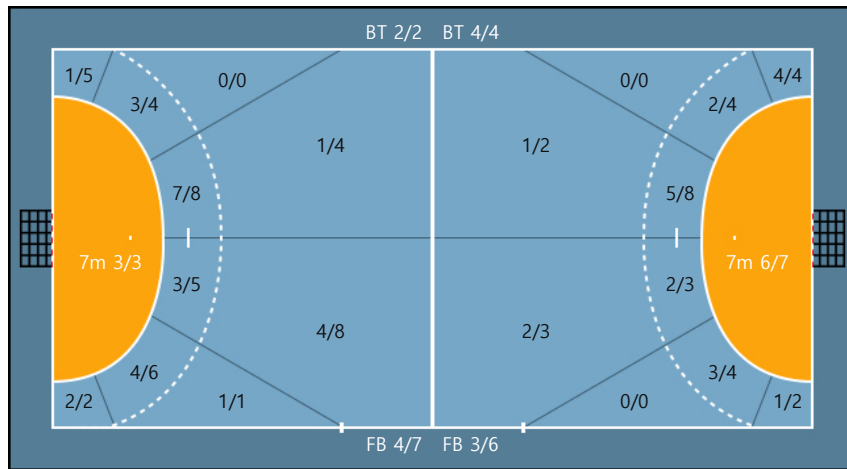

[SK 핸드볼 코리아리그(일반부)]

Shot Distribution

2019. 04. 06 18:00 청주국민생활관

Referees : 정효준 / 차창환
Technical officer : 김석주 / 강태구
MVP : 17. 김희진(인천시청)

SK슈가글라이더즈

27

11 : 15
16 : 14

29

인천시청

인천시청

Players

Goals / Shots

1. 오영란		
0/0	0/0	0/0
0/0	0/0	0/0
0/0	0/0	0/0

5. 문필희		
0/0	0/0	0/0
0/0	0/0	0/0
0/0	0/0	0/0

7. 신은주		
1/1	0/0	1/1
1/1	0/0	0/0
0/0	0/0	2/2

10. 원선필		
0/0	1/1	1/1
0/0	0/0	0/0
0/0	0/0	2/2

11. 오예담		
0/0	0/0	0/0
0/0	0/0	0/0
1/1	0/0	0/0

Post: 1

13. 이예은		
0/0	0/0	0/0
0/0	0/0	0/0
0/0	0/0	1/1

16. 조현미		
0/0	0/0	0/0
0/0	0/0	0/0
0/0	0/0	0/0

17. 김희진		
0/0	0/0	1/1
1/3	0/1	1/1
2/3	0/0	2/2

20. 송해리		
0/0	0/0	0/0
0/0	0/0	0/0
0/0	0/0	0/0

21. 김성은		
0/0	0/0	1/2
0/0	0/0	1/2
0/0	0/0	1/1

Post: 1

Missed: 2

23. 송지은		
1/1	0/0	2/2
0/1	0/0	0/2
3/5	0/0	2/3

24. 김한나		
0/0	0/0	0/0
0/0	0/0	0/0
0/0	0/0	0/0

Post: 1 Blocked: 2

Team

Goals / Shots

Team		
2/2	1/1	6/7
2/5	0/1	2/5
6/9	0/0	10/11

Missed: 2 Post: 3 Blocked: 2

Offense

Defense

Goalkeepers

Goals / Shots

1. 오영란		
2/4	1/2	6/7
0/1	0/1	3/3
2/3	2/3	11/13

2Min	2 Minute Suspensions	AS	Assists	BS	Block Shots	BT	Breakthroughs	RB	Rebound
DR	Disqualification with report	RC	Red cards	FB	Fast Breaks	G/S	Goals/Shots	BD	Blocked
S/S	Saves/Shots	YC	Yellow cards	ST	Steals	TF	Technical Faults	%	Efficiency